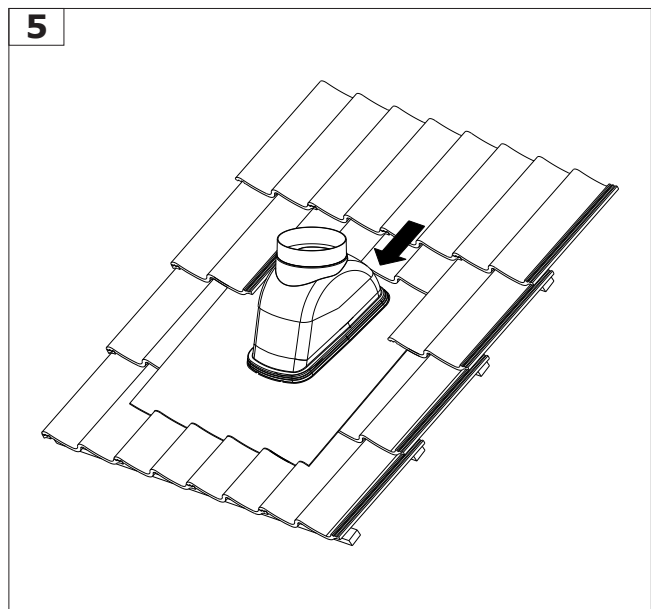

PITCHED ROOF FLASHING DX

The new lead

MAKING
SYSTEMS
WORK

M&G Group®

MAKING
SYSTEMS
WORK

MAKING CLIMATE SYSTEMS WORK TOGETHER

202103 / 45.000.33.09