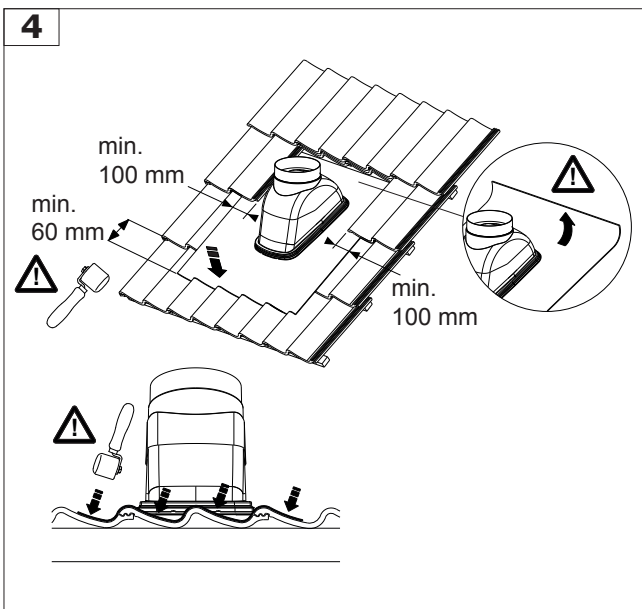

PITCHED ROOF FLASHING DX

The new lead

MAKING
SYSTEMS
WORK

M&G Group®

MAKING
SYSTEMS
WORK

MAKING CLIMATE SYSTEMS WORK TOGETHER

202103 / 45.000.33.09