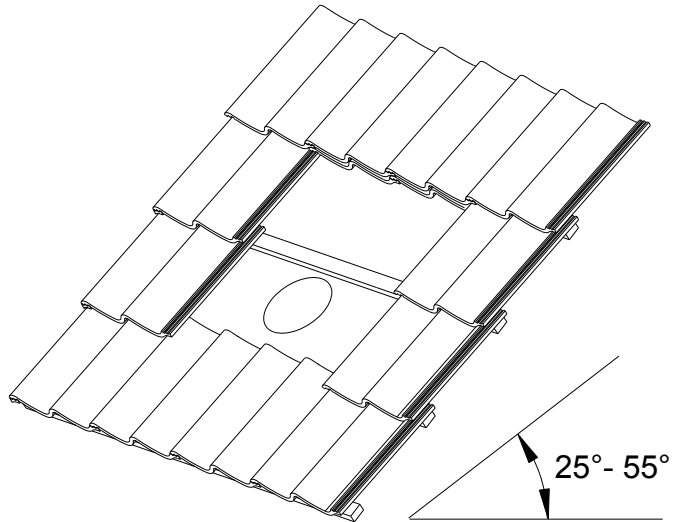

PITCHED ROOF FLASHING DX

The new lead

MAKING
SYSTEMS
WORK

M&G Group®

MAKING
SYSTEMS
WORK

MAKING CLIMATE SYSTEMS WORK TOGETHER

202103 / 45.000.33.09