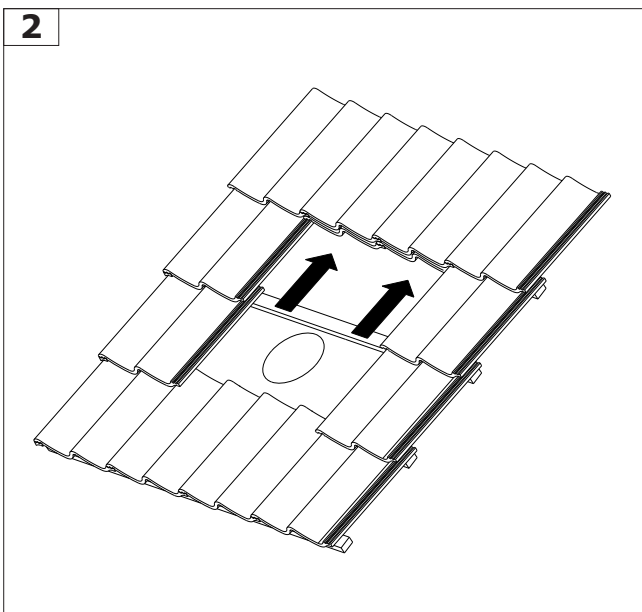

PITCHED ROOF FLASHING DX

The new lead

MAKING
SYSTEMS
WORK

M&G Group®

MAKING
SYSTEMS
WORK

MAKING CLIMATE SYSTEMS WORK TOGETHER

202103 / 45.000.33.09