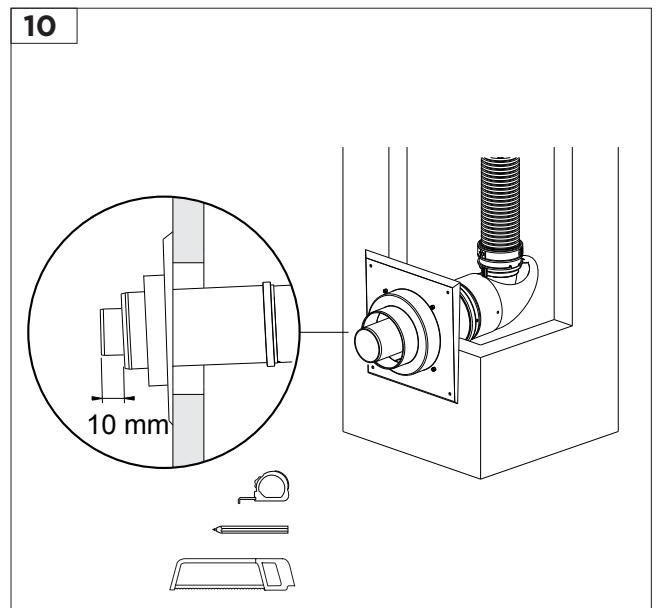

SKYLINE CHIMNEY SOLUTION FLEXLINE

INSTALLATION INSTRUCTION

INNOVATIVE
PARTNER

M&G Group®

SYSTEM SPECIFICATIONS

Innovative partner in flue venting & ventilation solutions