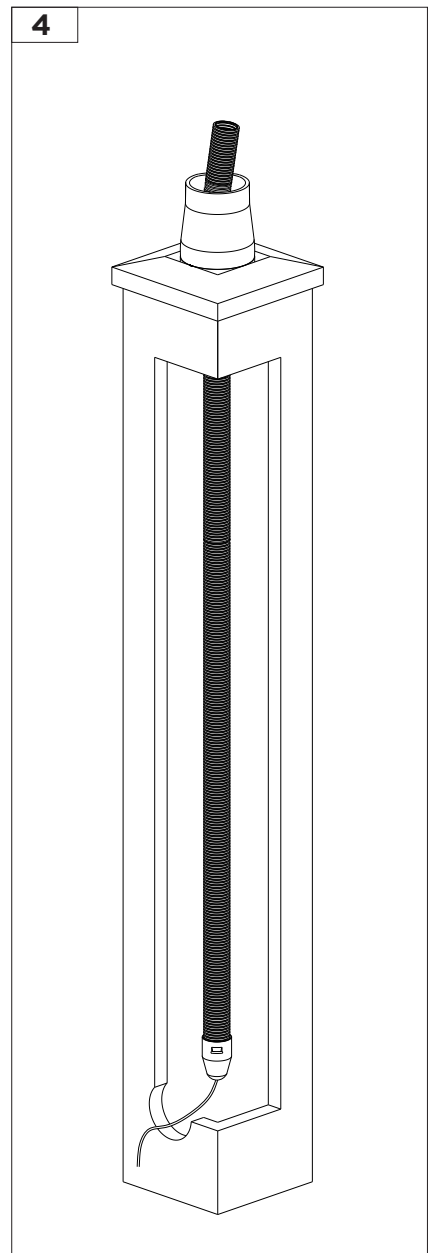

SKYLINE CHIMNEY SOLUTION FLEXLINE

INSTALLATION INSTRUCTION

INNOVATIVE
PARTNER

M&G Group®

SYSTEM SPECIFICATIONS

Innovative partner in flue venting & ventilation solutions