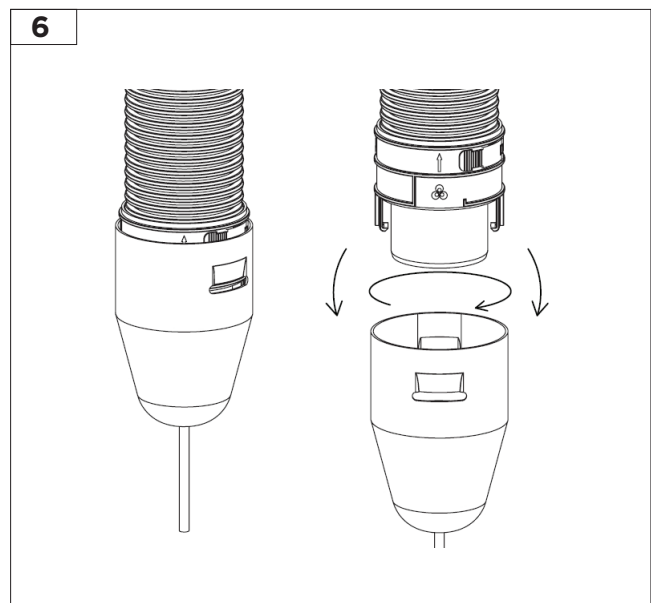

SKYLINE CHIMNEY SOLUTION FLEXLINE

INSTALLATION INSTRUCTION

INNOVATIVE
PARTNER

M&G Group®

SYSTEM SPECIFICATIONS

Innovative partner in flue venting & ventilation solutions