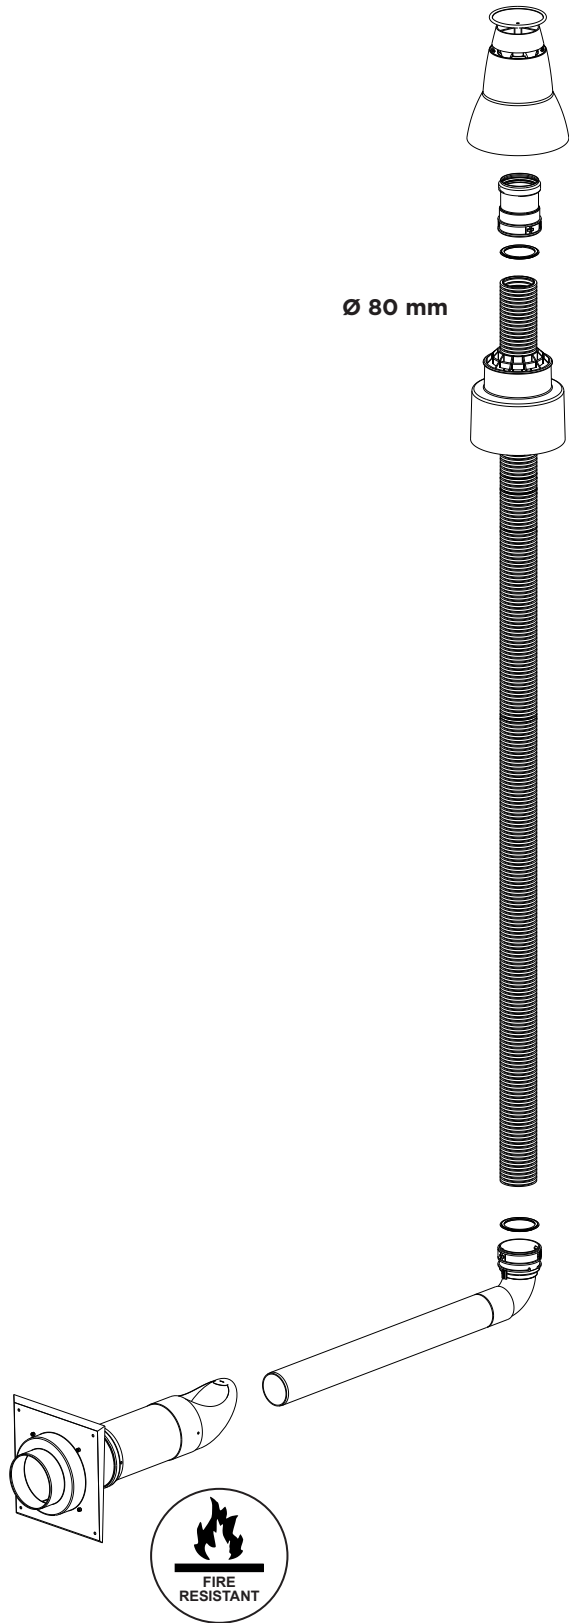

SKYLINE CHIMNEY SOLUTION FLEXLINE

INSTALLATION INSTRUCTION

INNOVATIVE
PARTNER

M&G Group®

SYSTEM SPECIFICATIONS

Innovative partner in flue venting & ventilation solutions