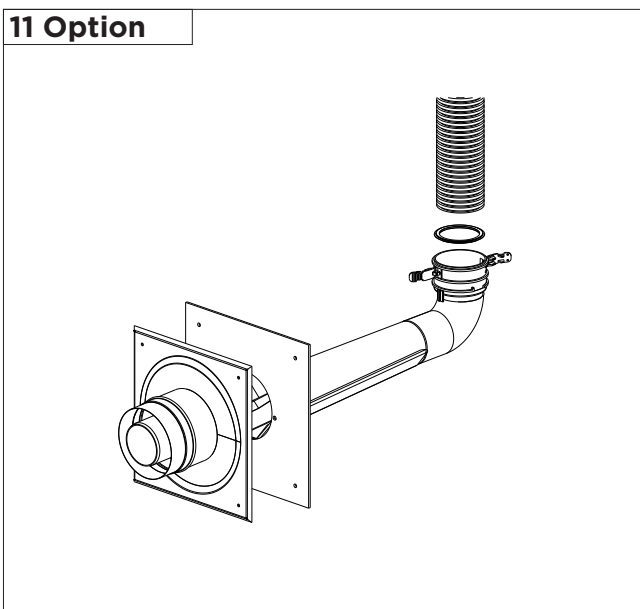

SKYLINE CHIMNEY SOLUTION FLEXLINE

INSTALLATION INSTRUCTION

INNOVATIVE
PARTNER

M&G Group®

SYSTEM SPECIFICATIONS

Innovative partner in flue venting & ventilation solutions