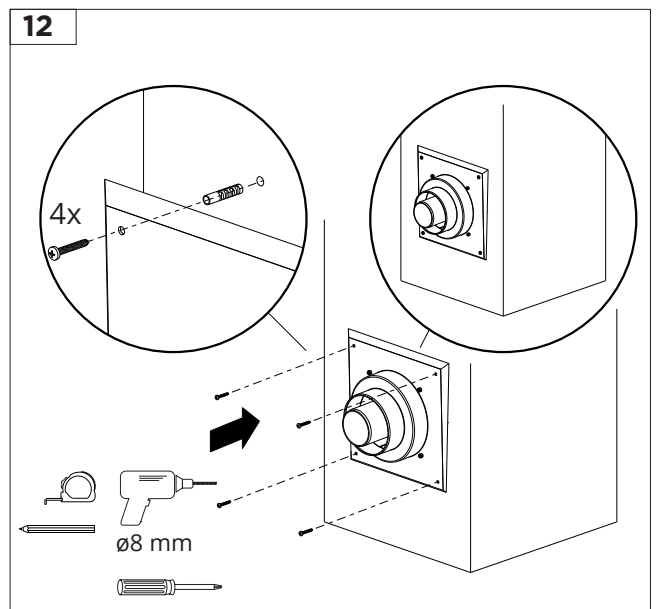

SKYLINE CHIMNEY SOLUTION FLEXLINE

INSTALLATION INSTRUCTION

INNOVATIVE
PARTNER

M&G Group®

SYSTEM SPECIFICATIONS

Innovative partner in flue venting & ventilation solutions