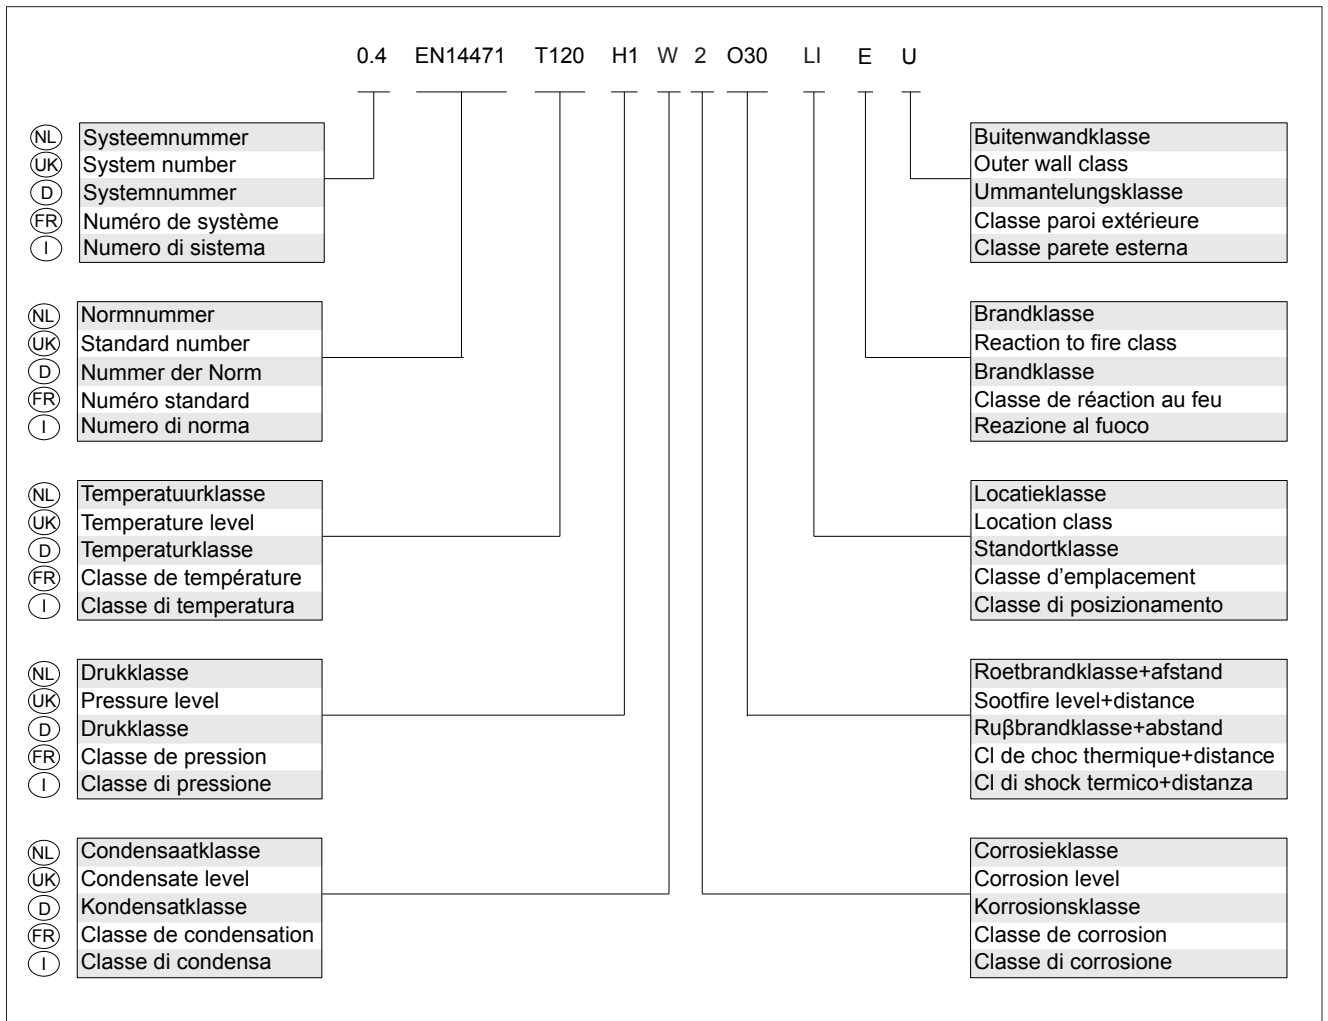

SKYLINE CHIMNEY SOLUTION FLEXLINE

INSTALLATION INSTRUCTION

INNOVATIVE
PARTNER

M&G Group®

SYSTEM SPECIFICATIONS

Innovative partner in flue venting & ventilation solutions