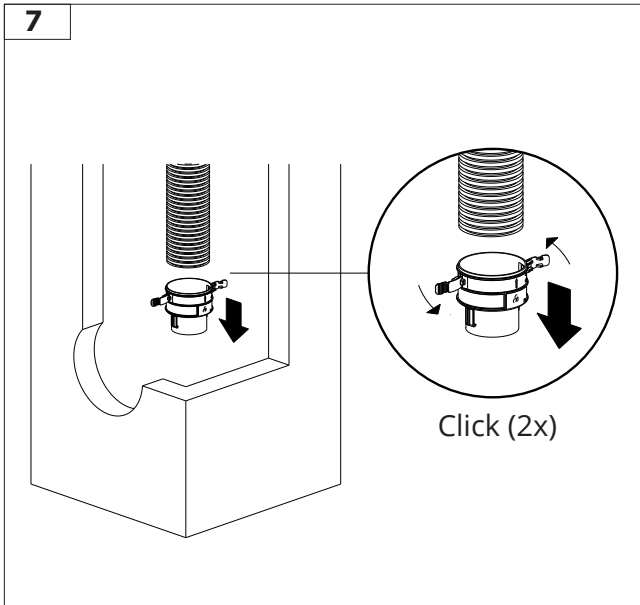

SKYLINE CHIMNEY SOLUTION FLEXLINE

INSTALLATION INSTRUCTION

INNOVATIVE
PARTNER

M&G Group®

SYSTEM SPECIFICATIONS

Innovative partner in flue venting & ventilation solutions