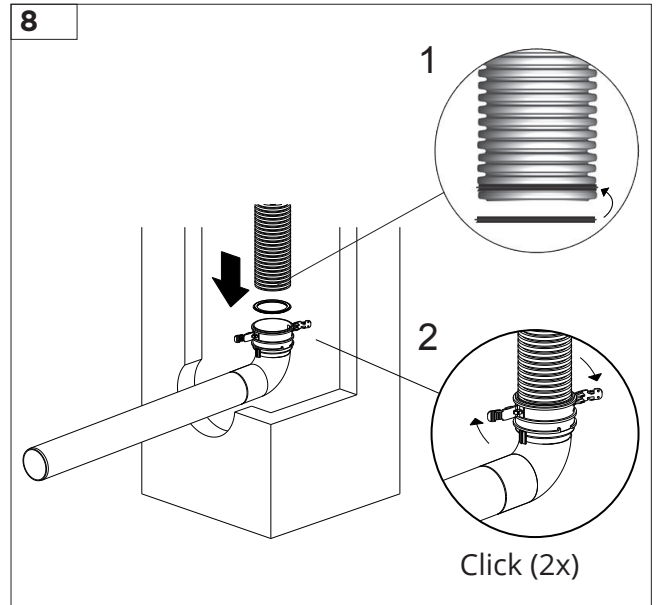

SKYLINE CHIMNEY SOLUTION FLEXLINE

INSTALLATION INSTRUCTION

INNOVATIVE
PARTNER

M&G Group®

SYSTEM SPECIFICATIONS

Innovative partner in flue venting & ventilation solutions