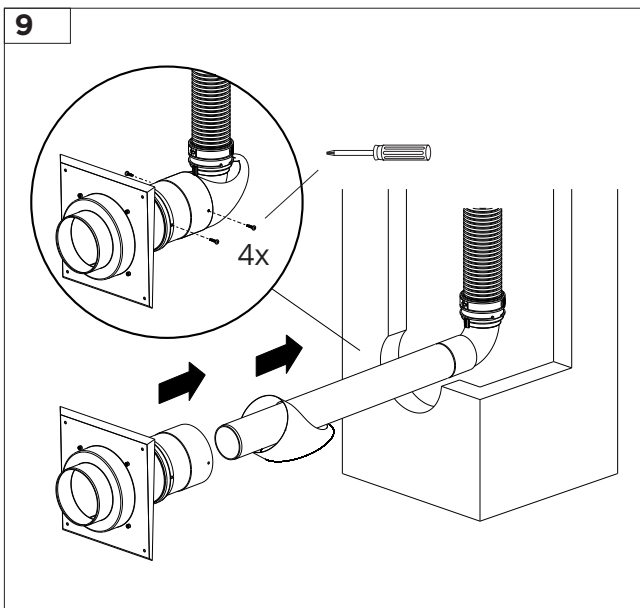

SKYLINE CHIMNEY SOLUTION FLEXLINE

INSTALLATION INSTRUCTION

INNOVATIVE
PARTNER

M&G Group®

SYSTEM SPECIFICATIONS

Innovative partner in flue venting & ventilation solutions