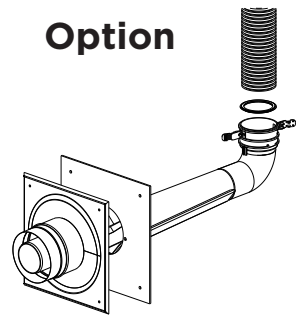

SKYLINE CHIMNEY SOLUTION FLEXLINE

INSTALLATION INSTRUCTION

INNOVATIVE
PARTNER

M&G Group®

SYSTEM SPECIFICATIONS

Innovative partner in flue venting & ventilation solutions