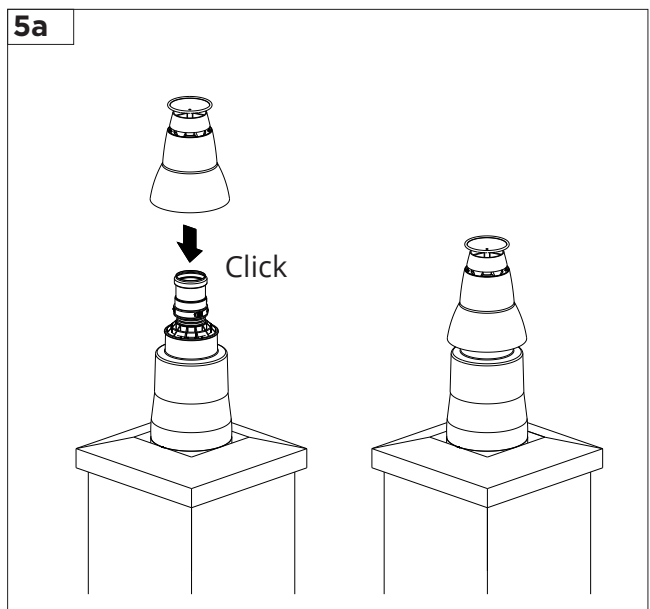

SKYLINE CHIMNEY SOLUTION FLEXLINE

INSTALLATION INSTRUCTION

INNOVATIVE
PARTNER

M&G Group®

SYSTEM SPECIFICATIONS

Innovative partner in flue venting & ventilation solutions