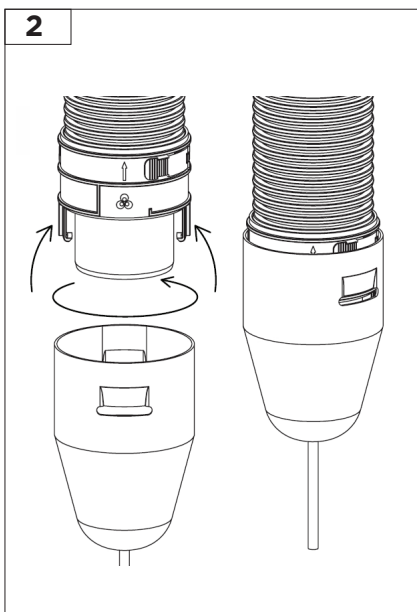

SKYLINE CHIMNEY SOLUTION FLEXLINE

INSTALLATION INSTRUCTION

INNOVATIVE
PARTNER

M&G Group®

SYSTEM SPECIFICATIONS

Innovative partner in flue venting & ventilation solutions