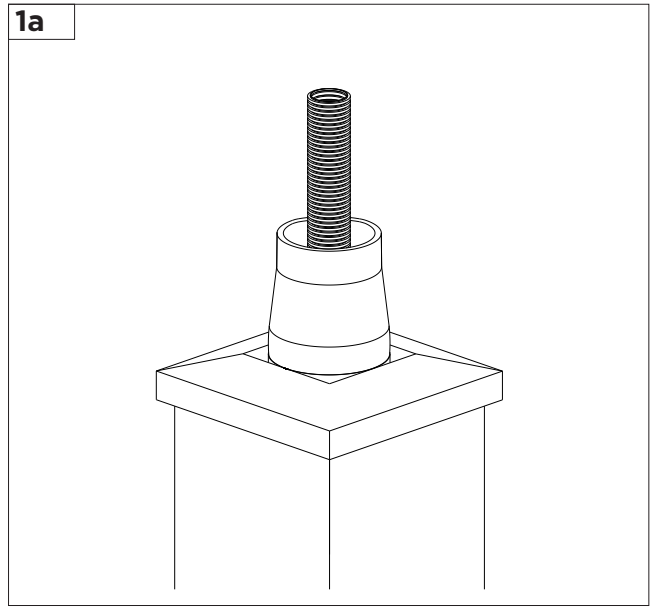

SKYLINE CHIMNEY SOLUTION FLEXLINE

INSTALLATION INSTRUCTION

INNOVATIVE
PARTNER

M&G Group®

SYSTEM SPECIFICATIONS

Innovative partner in flue venting & ventilation solutions