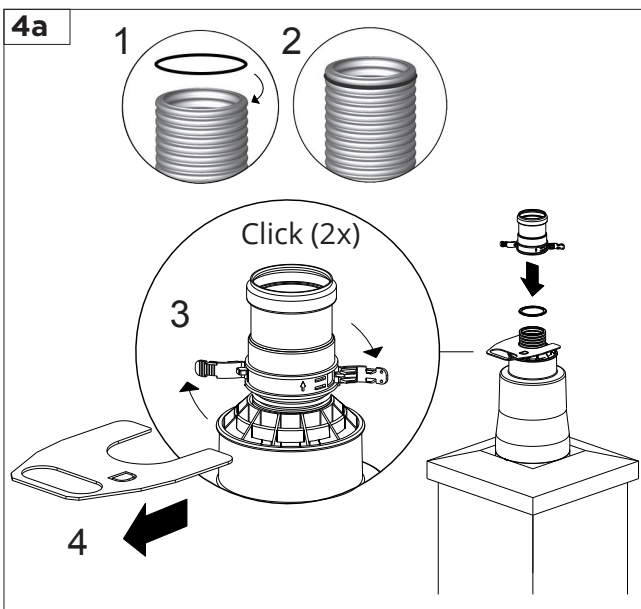

SKYLINE CHIMNEY SOLUTION FLEXLINE

INSTALLATION INSTRUCTION

INNOVATIVE
PARTNER

M&G Group®

SYSTEM SPECIFICATIONS

Innovative partner in flue venting & ventilation solutions