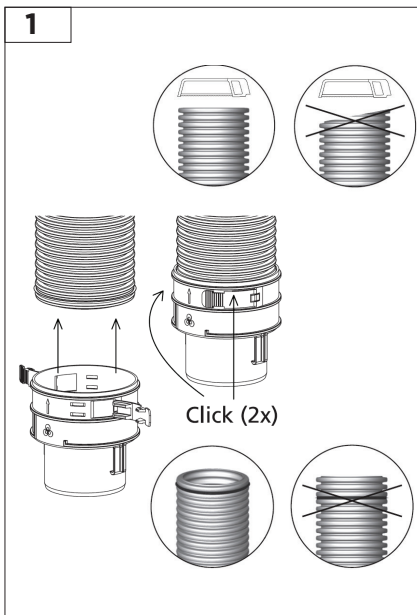

SKYLINE CHIMNEY SOLUTION FLEXLINE

INSTALLATION INSTRUCTION

INNOVATIVE
PARTNER

M&G Group®

SYSTEM SPECIFICATIONS

Innovative partner in flue venting & ventilation solutions