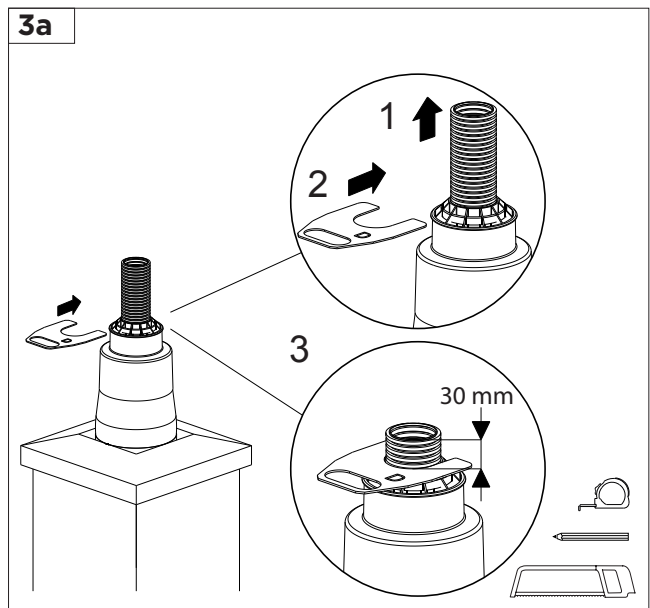

SKYLINE CHIMNEY SOLUTION FLEXLINE

INSTALLATION INSTRUCTION

INNOVATIVE
PARTNER

M&G Group®

SYSTEM SPECIFICATIONS

Innovative partner in flue venting & ventilation solutions