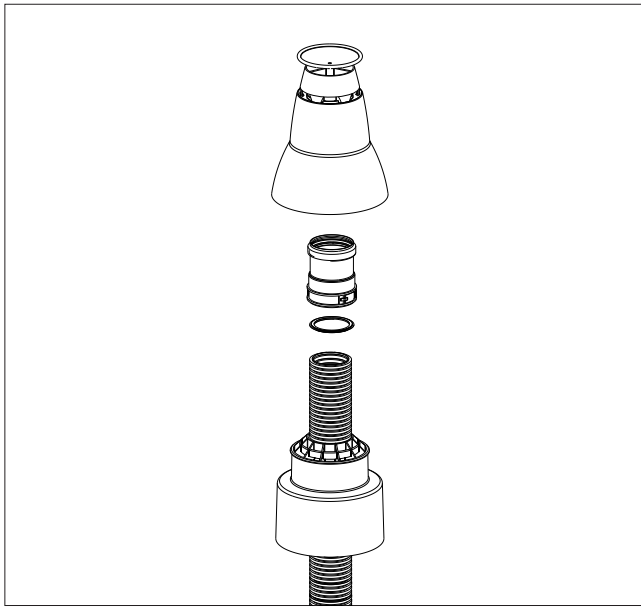

SKYLINE CHIMNEY SOLUTION FLEXLINE

INSTALLATION INSTRUCTION

INNOVATIVE
PARTNER

M&G Group®

SYSTEM SPECIFICATIONS

Innovative partner in flue venting & ventilation solutions