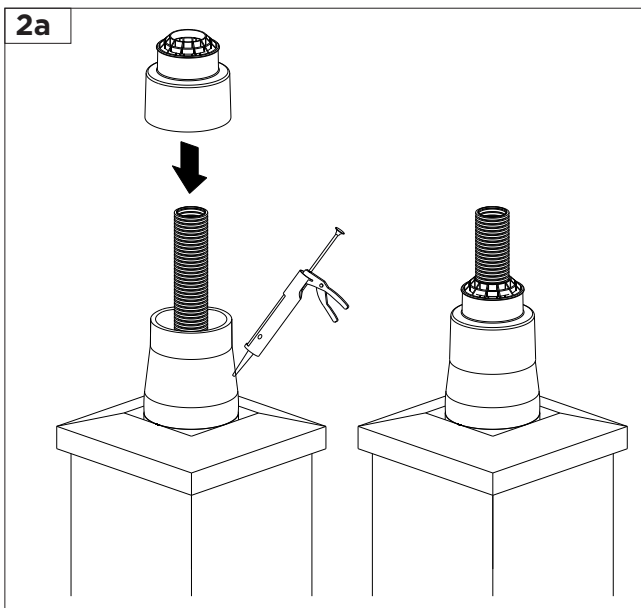

SKYLINE CHIMNEY SOLUTION FLEXLINE

INSTALLATION INSTRUCTION

INNOVATIVE
PARTNER

M&G Group®

SYSTEM SPECIFICATIONS

Innovative partner in flue venting & ventilation solutions