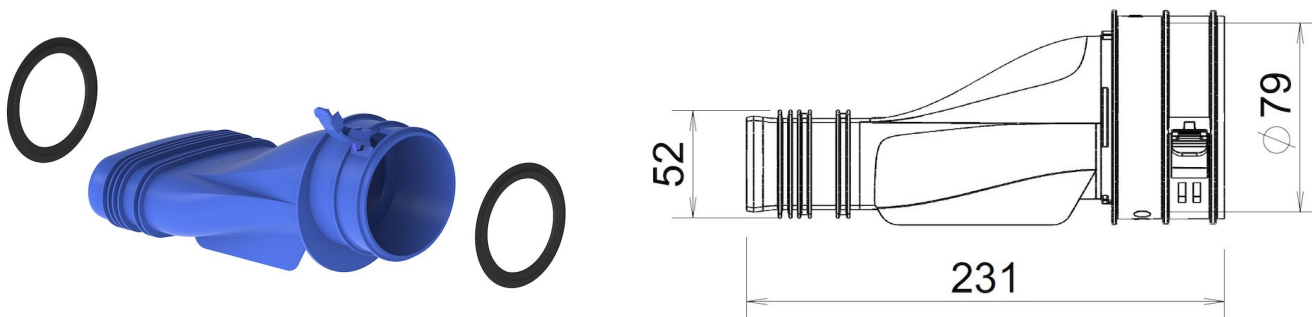

General information

Hybalans+ Connection 132x52 - 75

Specifications

Article number	400480615
Product category	Connection piece
Material	PP
Colour	RAL-5015
Weight (kg)	0,24

Dimensions

Dimensions (l x w x h mm)	231 x 79 x 52
Connection diameter flexible (mm)	132x52 - 75

Application Insights

Intended use	Air
Supply / Extract	Supply/Extract
Temperature range (°C)	-25 / +80

Technical Specifications

Maximum air flow (m ³ /h)	45
ζ extract	0,29
ζ supply	0,09
Air Tightness Class	2
R-value (m ² K/W)	0
Other specifications	-