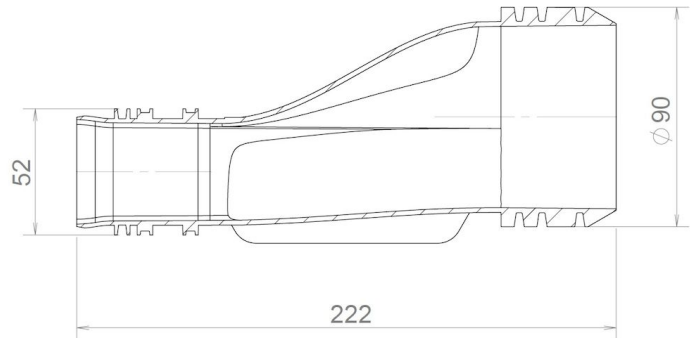

General information

Hybalans+ Connection 132x52 - 92 keyed joint

Specifications

Article number	400480444
Product category	Connection piece
Material	PP
Colour	RAL-5015
Weight (kg)	0,25

Dimensions

Dimensions (l x w x h mm)	132 x 222 x 90
Connection diameter flexible (mm)	132x52 - 92

Application Insights

Intended use	Air
Supply / Extract	Supply/Extract
Temperature range (°C)	-25 / +80

Technical Specifications

Maximum air flow (m ³ /h)	45
ζ extract	0,36
ζ supply	0,10
Air Tightness Class	2
R-value (m ² K/W)	0
Other specifications	-