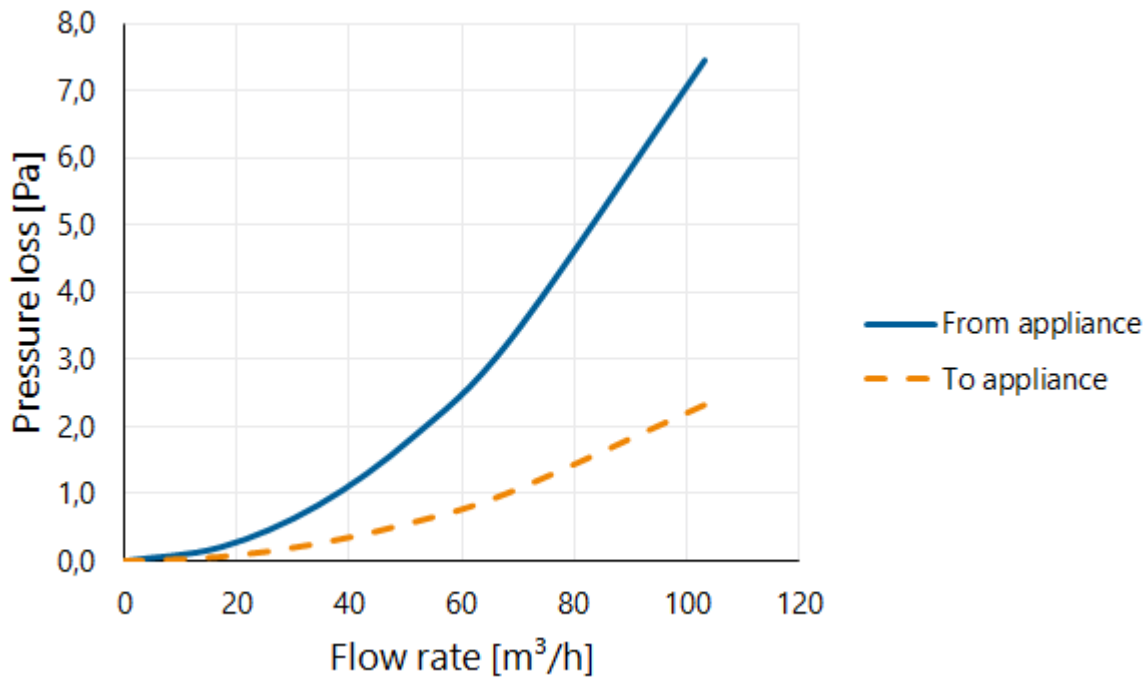

Application Insights

Intended use	Air
Supply / Extract	Supply/Extract
Temperature range (°C)	-25 / +80

Technical Specifications

Maximum air flow (m ³ /h)	45
ζ extract	0,36
ζ supply	0,10
Air Tightness Class	2
R-value (m ² K/W)	0
Other specifications	-

Graph

Pressure loss

Table

Flow velocity pressure table

Flow rate			Static pressure loss	
[m/s]	[m³/h]	[l/s]	From appliance [Pa]	To appliance [Pa]
0	0	0	0,0	0,0
1	17	5	0,2	0,1
2	34	10	0,8	0,3
3	52	14	1,9	0,6
4	69	19	3,3	1,0
6	103	29	7,5	2,3