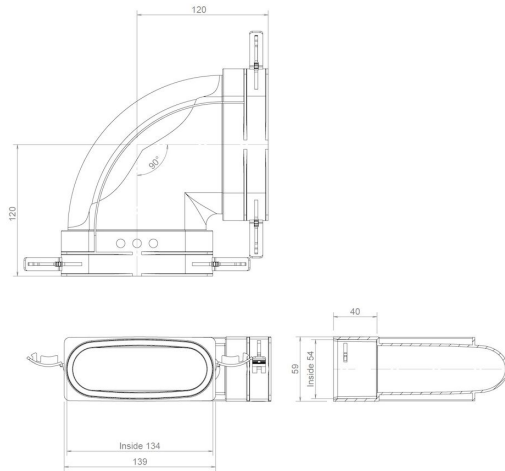

General information

Hybalans+ Elbow 132x52 90° horizontal

Specifications

Article number	400480438
Product category	Connection piece
Material	PP
Colour	RAL-5015
Weight (kg)	0,17

Dimensions

Dimensions (l x w x h mm)	189,5 x 189,5 x 59
Connection diameter flexible (mm)	132x52

Application Insights

Intended use	Air
Supply / Extract	Supply/Extract
Temperature range (°C)	-25 / +80

Technical Specifications

Maximum air flow (m ³ /h)	45
ζ extract	1,66
ζ supply	1,66
Air Tightness Class	2
R-value (m ² K/W)	0
Other specifications	-