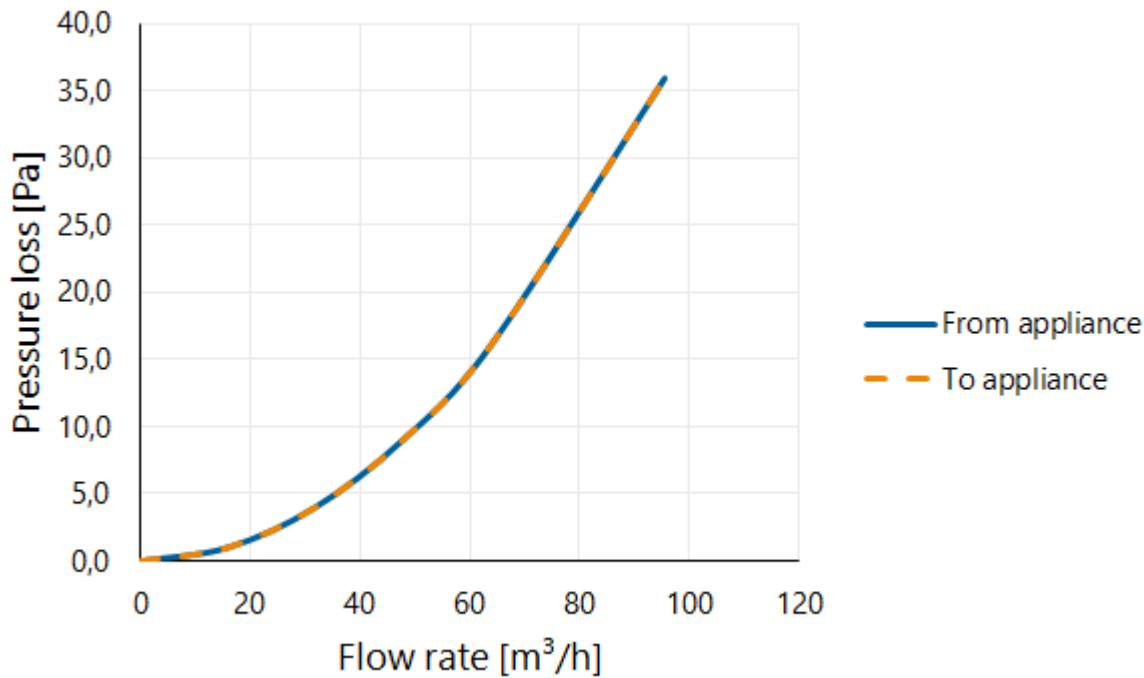

Application Insights

Intended use	Air
Supply / Extract	Supply/Extract
Temperature range (°C)	-25 / +80

Technical Specifications

Maximum air flow (m ³ /h)	45
ζ extract	1,66
ζ supply	1,66
Air Tightness Class	2
R-value (m ² K/W)	0
Other specifications	-

Graph

Pressure loss

Table

Flow velocity pressure table

Flow rate			Static pressure loss	
[m/s]	[m³/h]	[l/s]	From appliance [Pa]	To appliance [Pa]
0	0	0	0,0	0,0
1	16	4	1,0	1,0
2	32	9	4,0	4,0
3	48	13	9,0	9,0
4	64	18	16,0	16,0
6	95	27	36,0	36,0