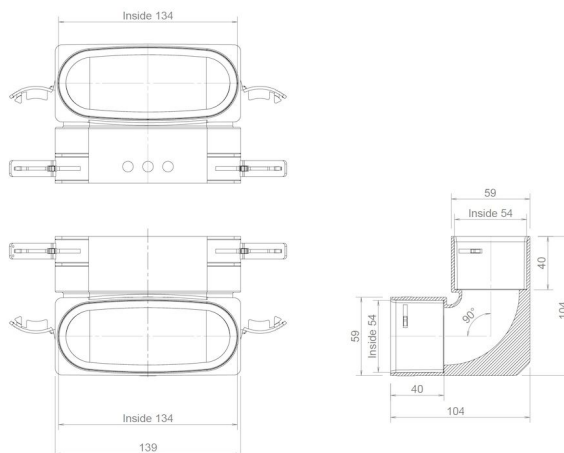

### Hybalans+ Elbow 132x52 90° vertical

## Specifications

Article number	400480439
Product category	Connection piece
Material	PP
Colour	RAL-5015
Weight (kg)	0,16

## Dimensions

Dimensions (l x w x h mm)	104 x 139 x 104
Connection diameter flexible (mm)	132x52

## Technical Specifications

Maximum air flow (m <sup>3</sup> /h)	45
ζ extract	1,25
ζ supply	1,25
Air Tightness Class	2
R-value (m <sup>2</sup> K/W)	0
Other specifications	-