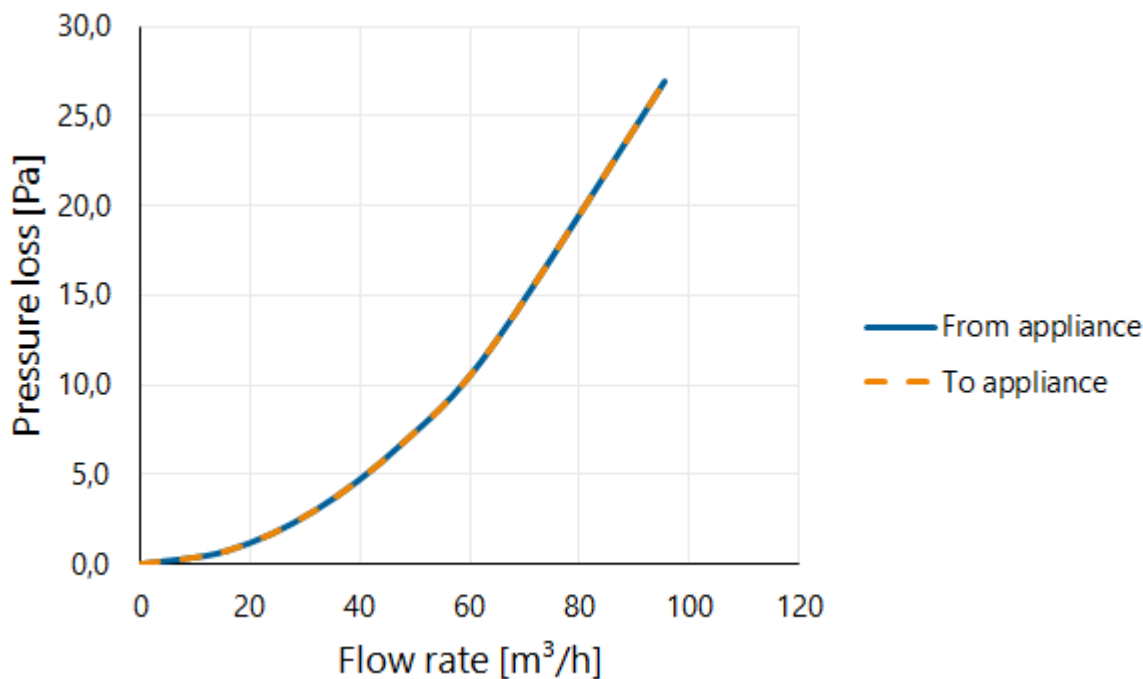

Graph

Pressure loss

Table

Flow velocity pressure table

Flow rate			Static pressure loss	
[m/s]	[m³/h]	[l/s]	From appliance [Pa]	To appliance [Pa]
0	0	0	0,0	0,0
1	16	4	0,7	0,7
2	32	9	3,0	3,0
3	48	13	6,7	6,7
4	64	18	12,0	12,0
6	95	27	26,9	26,9