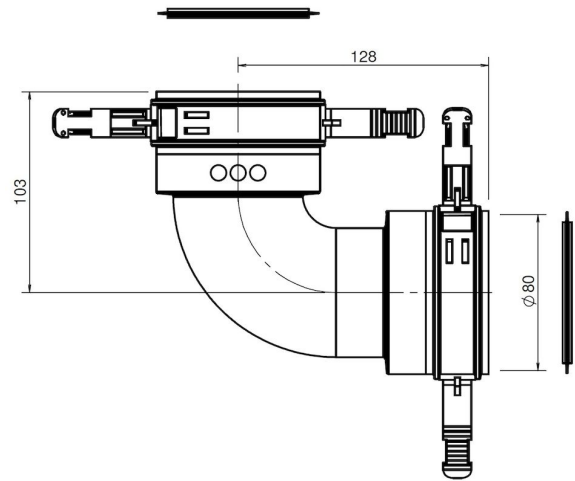

General information

Hybalans+ Elbow 75 90°

Specifications

Article number	400470451
Product category	Connection piece
Material	PP
Colour	RAL-5015
Weight (kg)	0,23

Dimensions

Dimensions (l x w x h mm)	168 x 80 x 143
Connection diameter flexible (mm)	75

Application Insights

Intended use	Air
Supply / Extract	Supply/Extract
Temperature range (°C)	-25 / +80

Technical Specifications

Maximum air flow (m ³ /h)	40
ζ extract	0,80
ζ supply	0,80
Air Tightness Class	2
R-value (m ² K/W)	0
Other specifications	-