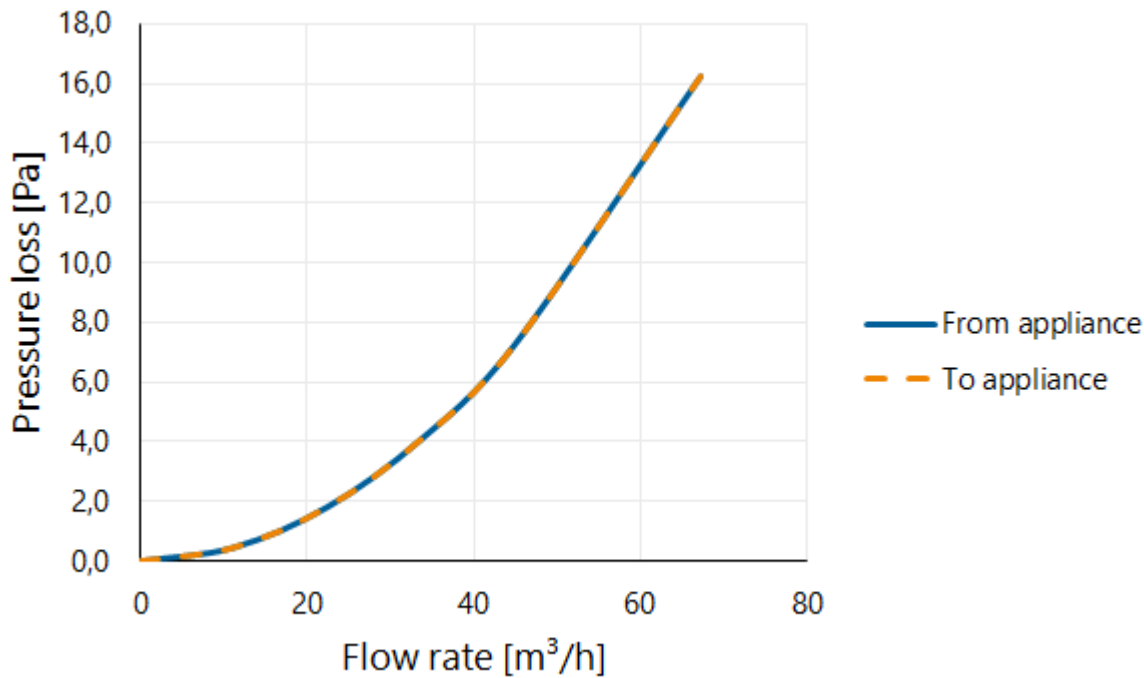

Application Insights

Intended use	Air
Supply / Extract	Supply/Extract
Temperature range (°C)	-25 / +80

Technical Specifications

Maximum air flow (m ³ /h)	40
ζ extract	0,80
ζ supply	0,80
Air Tightness Class	2
R-value (m ² K/W)	0
Other specifications	-

Graph

Pressure loss

Table

Flow velocity pressure table

Flow rate			Static pressure loss	
[m/s]	[m³/h]	[l/s]	From appliance [Pa]	To appliance [Pa]
0	0	0	0,0	0,0
1	11	3	0,5	0,5
2	22	6	1,8	1,8
3	34	9	4,1	4,1
4	45	12	7,2	7,2
6	67	19	16,2	16,2