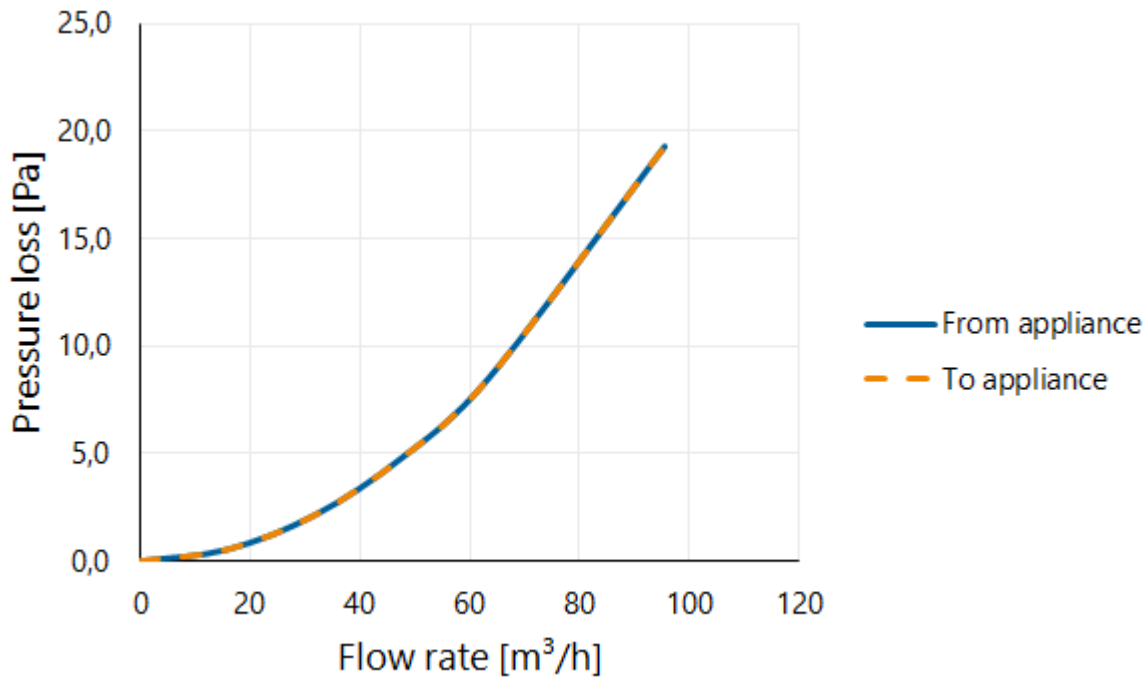

Graph

Pressure loss

Table

Flow velocity pressure table

Flow rate			Static pressure loss	
[m/s]	[m³/h]	[l/s]	From appliance [Pa]	To appliance [Pa]
0	0	0	0,0	0,0
1	16	4	0,5	0,5
2	32	9	2,1	2,1
3	48	13	4,8	4,8
4	64	18	8,6	8,6
6	95	27	19,3	19,3