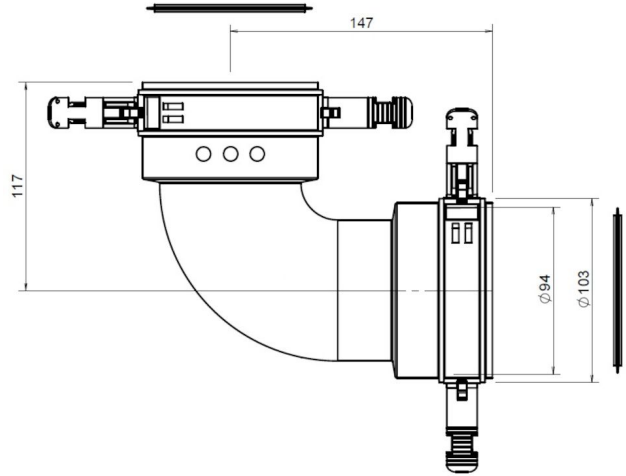

General information

Hybalans+ Elbow 92 90°

Specifications

| | |
|------------------|------------------|
| Article number | 400470435 |
| Product category | Connection piece |
| Material | PP |
| Colour | RAL-5015 |
| Weight (kg) | 0,18 |

Dimensions

| | |
|-----------------------------------|---------------------|
| Dimensions (l x w x h mm) | 198,5 x 103 x 168,5 |
| Connection diameter flexible (mm) | 92 |

Application Insights

| | |
|------------------------|----------------|
| Intended use | Air |
| Supply / Extract | Supply/Extract |
| Temperature range (°C) | -25 / +80 |

Technical Specifications

| | |
|--------------------------------------|------|
| Maximum air flow (m ³ /h) | 50 |
| ζ extract | 0,90 |
| ζ supply | 0,90 |
| Air Tightness Class | 2 |
| R-value (m ² K/W) | 0 |
| Other specifications | - |