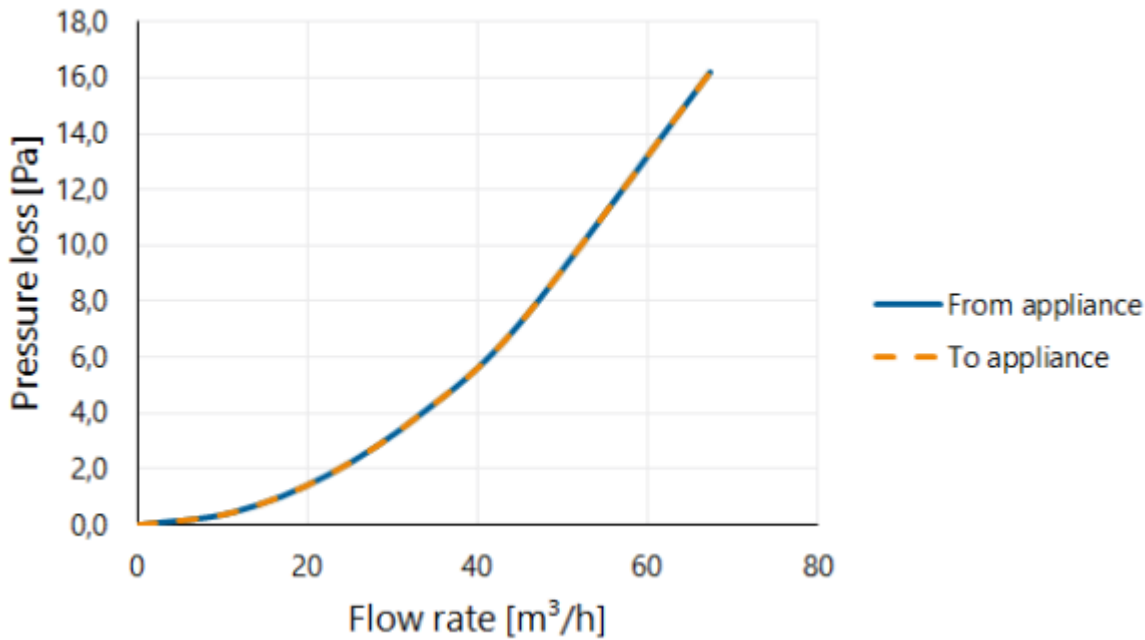

Application Insights

Intended use	Air
Supply / Extract	Supply/Extract
Temperature range (°C)	-25 / +80

Technical Specifications

Maximum air flow (m ³ /h)	40
ζ extract	0,80
ζ supply	0,80
Air Tightness Class	2
R-value (m ² K/W)	0
Other specifications	-

Graph

Pressure loss

Table

Flow velocity pressure table

Flow rate			Static pressure loss	
[m/s]	[m³/h]	[l/s]	From appliance [Pa]	To appliance [Pa]
0	0	0	0,0	0,0
1	11	3	0,5	0,5
2	22	6	1,8	1,8
3	34	9	4,1	4,1
4	45	12	7,2	7,2
6	67	19	16,2	16,2