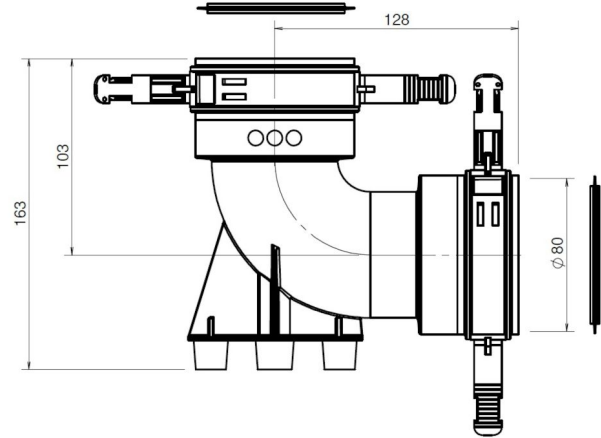

General information

Hybalans+ Support elbow 75 90°

Specifications

Article number	400470453
Product category	Connection piece
Material	PP
Colour	RAL-5015
Weight (kg)	0,33

Dimensions

Dimensions (l x w x h mm)	168 x 80 x 163
Connection diameter flexible (mm)	75

Application Insights

Intended use	Air
Supply / Extract	Supply/Extract
Temperature range (°C)	-25 / +80

Technical Specifications

Maximum air flow (m ³ /h)	40
ζ extract	0,80
ζ supply	0,80
Air Tightness Class	2
R-value (m ² K/W)	0
Other specifications	-