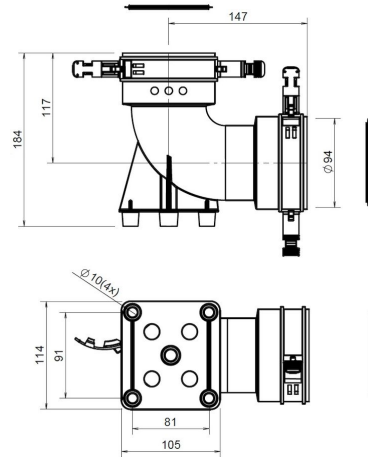

General information

Hybalans+ Support elbow 92 90°

Specifications

Article number	400470436
Product category	Connection piece
Material	PP
Colour	RAL-5015
Weight (kg)	0,28

Dimensions

Dimensions (l x w x h mm)	199,5 x 114 x 184
Connection diameter flexible (mm)	92

Application Insights

Intended use	Air
Supply / Extract	Supply/Extract
Temperature range (°C)	-25 / +80

Technical Specifications

Maximum air flow (m ³ /h)	50
ζ extract	0,90
ζ supply	0,90
Air Tightness Class	2
R-value (m ² K/W)	0
Other specifications	-