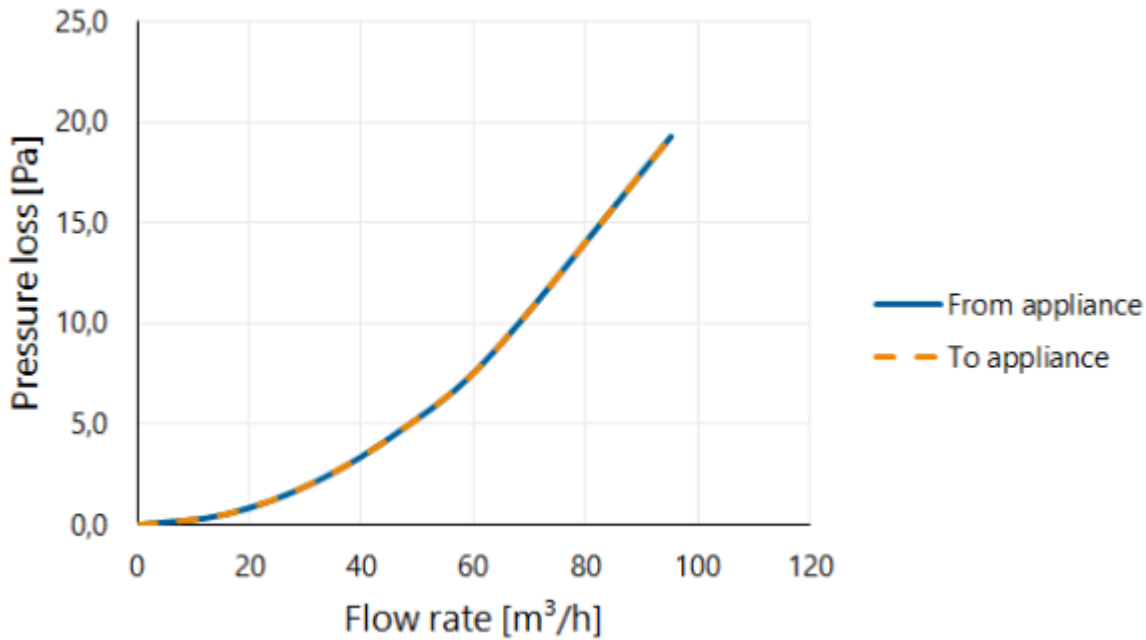

Application Insights

Intended use	Air
Supply / Extract	Supply/Extract
Temperature range (°C)	-25 / +80

Technical Specifications

Maximum air flow (m ³ /h)	50
ζ extract	0,90
ζ supply	0,90
Air Tightness Class	2
R-value (m ² K/W)	0
Other specifications	-

Graph

Pressure loss

Table

Flow velocity pressure table

Flow rate			Static pressure loss	
[m/s]	[m³/h]	[l/s]	From appliance [Pa]	To appliance [Pa]
0	0	0	0,0	0,0
1	16	4	0,5	0,5
2	32	9	2,1	2,1
3	48	13	4,8	4,8
4	64	18	8,6	8,6
6	95	27	19,3	19,3