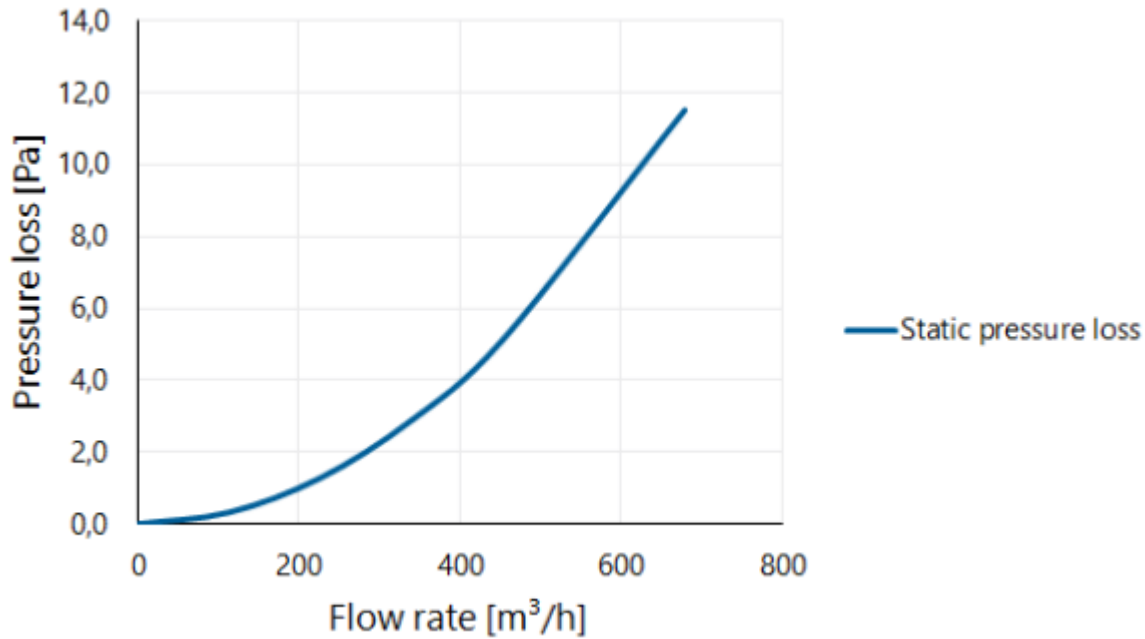

Dimensions

Application	Air
Roof slope (°)	-
Connection diameter	200
Dimensions (l x w x h mm)	530 x 530 x 290

Technical Specifications

Maximum air flow	679
Maximum air speed	6
Other specifications	-

Certifications

Documents	-
-----------	---

Differential pressure as a function of the volume flow measured according to NEN-EN 13141-5

Pressure loss

Differential pressure as a function of the speed and volume flow measured according to NEN-EN 13141-5

Flow velocity pressure table

Flow rate			Static pressure loss [Pa]
[m/s]	[m³/h]	[l/s]	
0	0	0	0,0
1	113	31	0,3
2	226	63	1,3
3	339	94	2,9
4	452	126	5,1
6	679	188	11,5