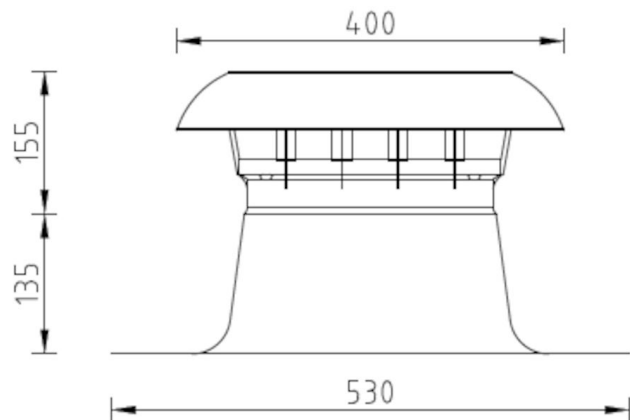

General information

Vent-Alu 2000 Ventilation Single wall with PP Cap 200

Specifications

Article Number	420459020
Product category	Roof vent
Material hood	PP
Roof flashing material	Aluminum
Material isolation	PUR foam
Colour	Black
Weight (kg)	1,26
Type	Single Walled

Dimensions

Application	Air
Roof slope (°)	-
Connection diameter	200
Dimensions (l x w x h mm)	530 x 530 x 290

Technical Specifications

Maximum air flow	679
Maximum air speed	6
Other specifications	-

Certifications