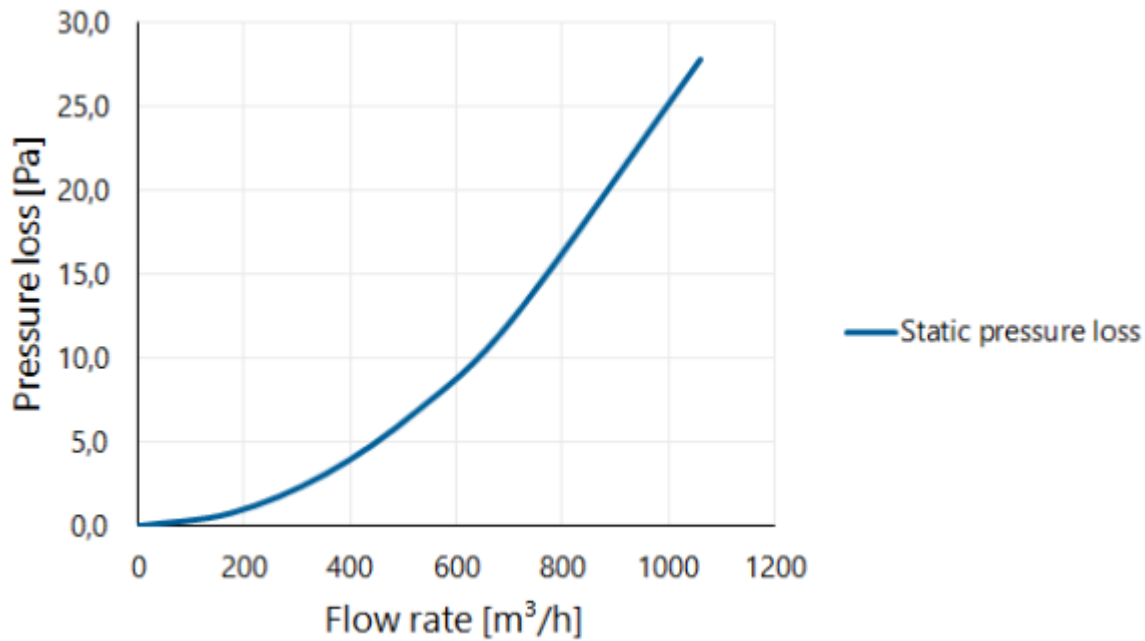

Dimensions

Application	Air
Roof slope (°)	-
Connection diameter	250
Dimensions (l x w x h mm)	515 x 515 x 290

Technical Specifications

Maximum air flow	1060
Maximum air speed	6
Other specifications	-

Certifications

Documents	-
-----------	---

Differential pressure as a function of the volume flow measured according to NEN-EN 13141-5

Pressure loss

Differential pressure as a function of the speed and volume flow measured according to NEN-EN 13141-5

Flow velocity pressure table

Flow rate			Static pressure loss [Pa]
[m/s]	[m³/h]	[l/s]	
0	0	0	0,0
1	177	49	0,8
2	353	98	3,1
3	530	147	6,9
4	707	196	12,4
6	1060	295	27,8