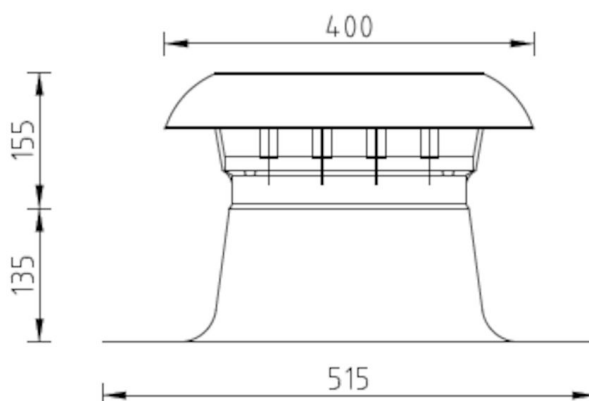

General information

Vent-Alu 2000 Ventilation Single wall with PP Cap 250

Specifications

Article Number	420459025
Product category	Roof vent
Material hood	PP
Roof flashing material	Aluminum
Material isolation	PUR foam
Colour	Black
Weight (kg)	1,19
Type	Single Walled

Dimensions

Application	Air
Roof slope (°)	-
Connection diameter	250
Dimensions (l x w x h mm)	515 x 515 x 290

Technical Specifications

Maximum air flow	1060
Maximum air speed	6
Other specifications	-

Certifications