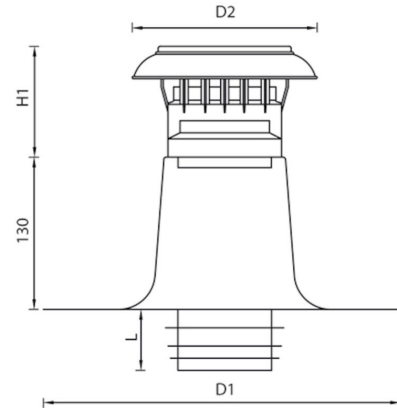

## Specifications

Article Number	420454115
Product category	Roof vent
Material hood	PP, UV resistant
Roof flashing material	Aluminum
Material isolation	EPS
Colour	Black
Weight (kg)	0,96
Type	Double Walled

## Dimensions

Application	Air
Roof slope (°)	-
Connection diameter	150-160
Dimensions (l x w x h mm)	380 x 380 x 330