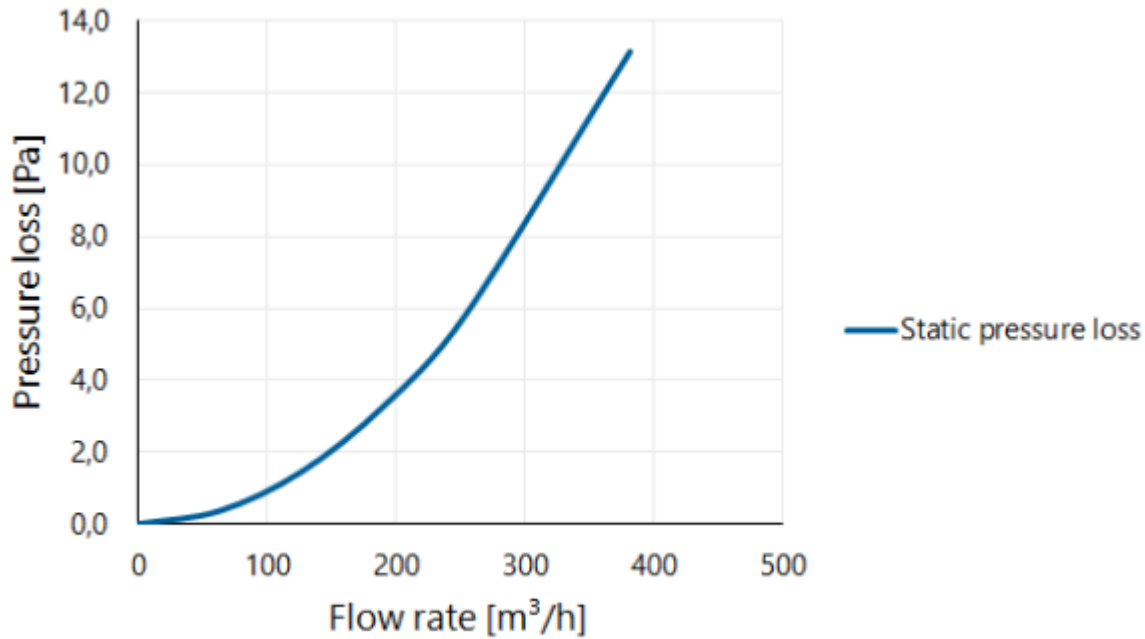

Differential pressure as a function of the volume flow measured according to NEN-EN 13141-5

Pressure loss

Differential pressure as a function of the speed and volume flow measured according to NEN-EN 13141-5

Flow velocity pressure table

Flow rate			Static pressure loss [Pa]
[m/s]	[m³/h]	[l/s]	
0	0	0	0,0
1	64	18	0,4
2	127	35	1,5
3	191	53	3,3
4	254	71	5,8
6	382	106	13,1