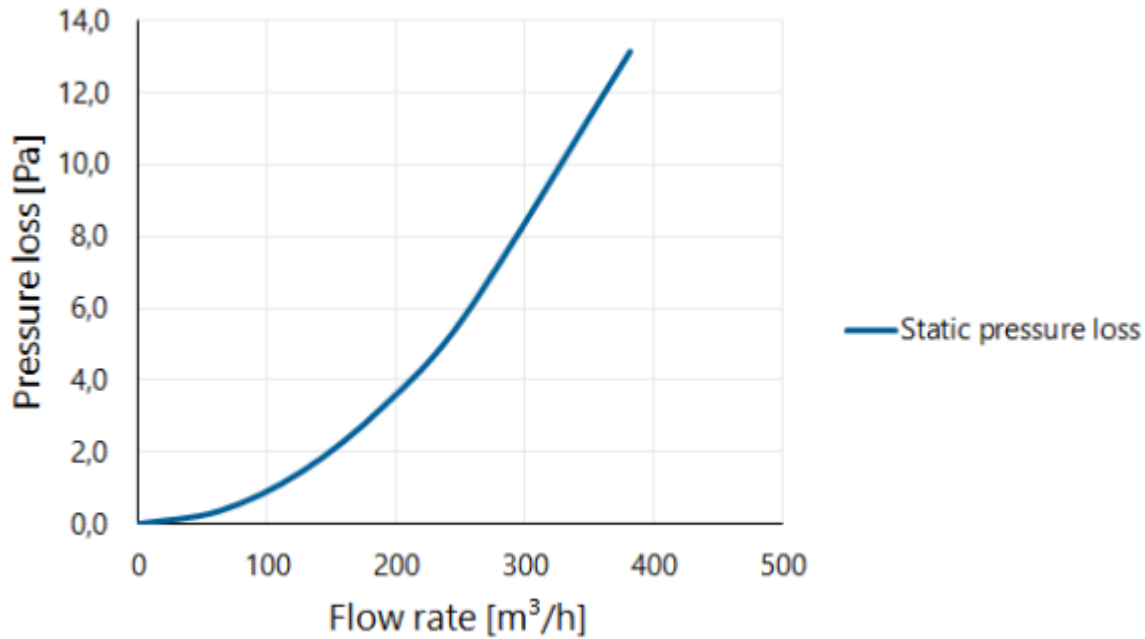

Dimensions

Application	Air
Roof slope (°)	-
Connection diameter	150-160
Dimensions (l x w x h mm)	380 x 380 x 330

Technical Specifications

Maximum air flow	382
Maximum air speed	6
Other specifications	-

Certifications

Documents	-
-----------	---

Differential pressure as a function of the volume flow measured according to NEN-EN 13141-5

Pressure loss

Differential pressure as a function of the speed and volume flow measured according to NEN-EN 13141-5

Flow velocity pressure table

Flow rate			Static pressure loss [Pa]
[m/s]	[m³/h]	[l/s]	
0	0	0	0,0
1	64	18	0,4
2	127	35	1,5
3	191	53	3,3
4	254	71	5,8
6	382	106	13,1