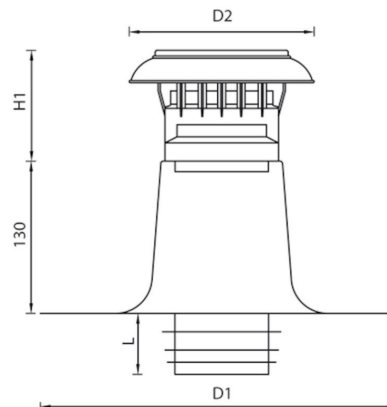

General information

Vent-Alu 3000 Ventilation Double wall with PP Cap 150-160 and PVC coating

Specifications

Article Number	420474115
Product category	Roof vent
Material hood	PP, UV resistant
Roof flashing material	Aluminium with PVC
Material isolation	EPS
Colour	Black
Weight (kg)	0,96
Type	Double Walled

Dimensions

Application	Air
Roof slope (°)	-
Connection diameter	150-160
Dimensions (l x w x h mm)	380 x 380 x 330

Technical Specifications

Maximum air flow	382
Maximum air speed	6
Other specifications	-

Certifications