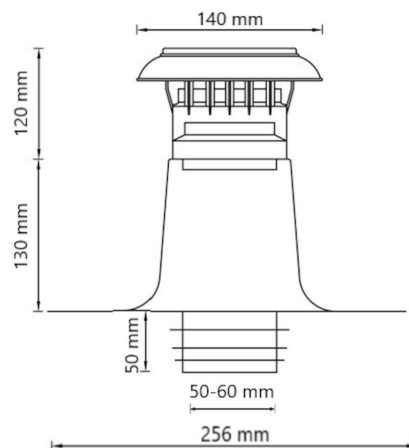

General information

Vent-Alu 3000 Ventilation Double wall with PP Cap 50-60

Specifications

Article Number	420454105
Product category	Roof vent
Material hood	PP, UV resistant
Roof flashing material	Aluminum
Material isolation	EPS
Colour	Black
Weight (kg)	0,34
Type	Double Walled

Dimensions

Application	Air
Roof slope (°)	-
Connection diameter	50-60
Dimensions (l x w x h mm)	256 x 256 x 300

Technical Specifications

Maximum air flow	42
Maximum air speed	6
Other specifications	-

Certifications