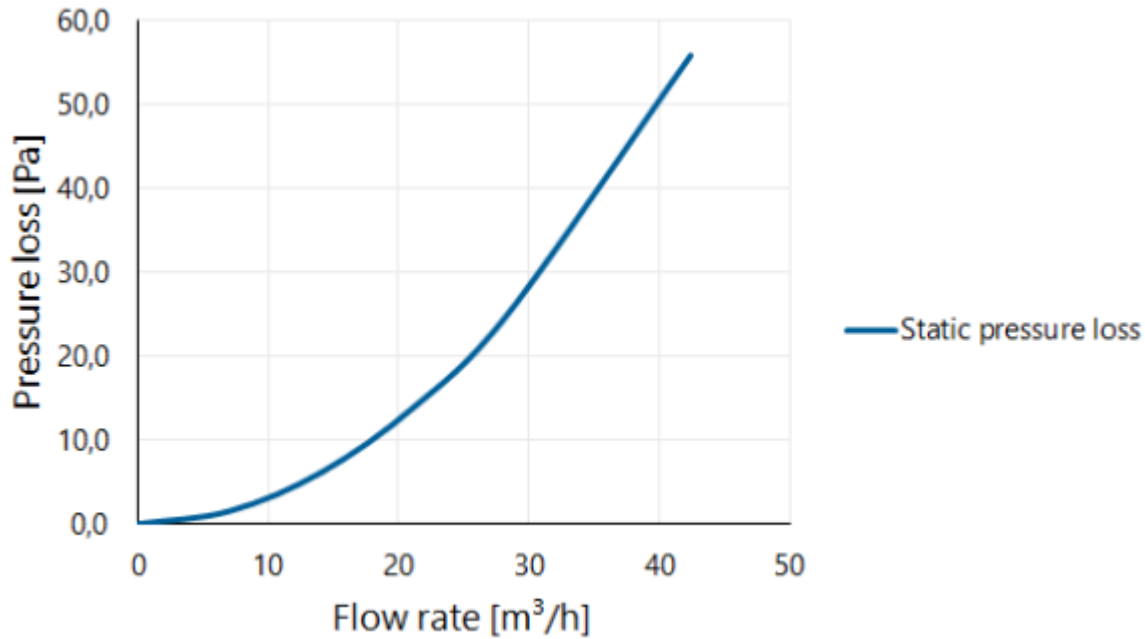

Dimensions

Application	Air
Roof slope (°)	-
Connection diameter	50-60
Dimensions (l x w x h mm)	256 x 256 x 300

Technical Specifications

Maximum air flow	42
Maximum air speed	6
Other specifications	-

Certifications

Documents	-
-----------	---

Differential pressure as a function of the volume flow measured according to NEN-EN 13141-5

Pressure loss

Differential pressure as a function of the speed and volume flow measured according to NEN-EN 13141-5