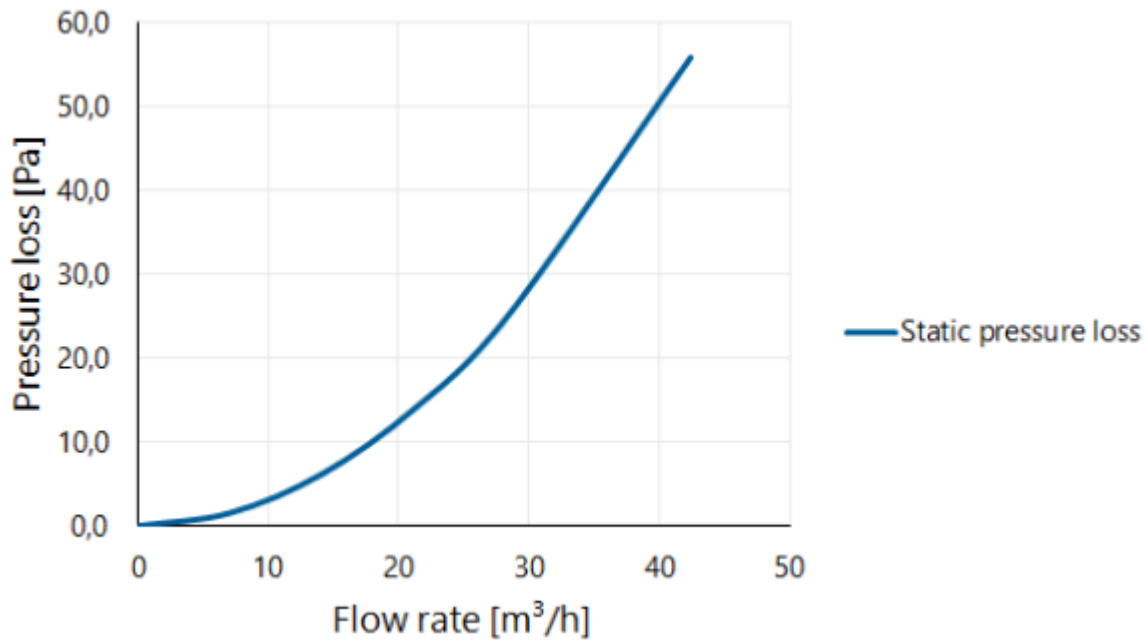

Dimensions

Application	Air
Roof slope (°)	-
Connection diameter	50-60
Dimensions (l x w x h mm)	256 x 256 x 300

Technical Specifications

Maximum air flow	42
Maximum air speed	6
Other specifications	-

Certifications

Documents	-
-----------	---

Differential pressure as a function of the volume flow measured according to NEN-EN 13141-5

Pressure loss

Differential pressure as a function of the speed and volume flow measured according to NEN-EN 13141-5