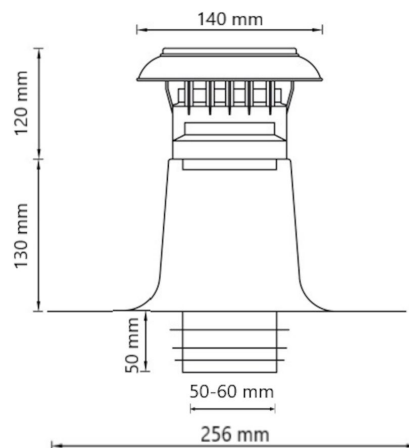

General information

Vent-Alu 3000 Ventilation Double wall with PP Cap 50-60 and PVC coating

Specifications

Article Number	420474105
Product category	Roof vent
Material hood	PP, UV resistant
Roof flashing material	Aluminium with PVC
Material isolation	EPS
Colour	Black
Weight (kg)	0,34
Type	Double Walled

Dimensions

Application	Air
Roof slope (°)	-
Connection diameter	50-60
Dimensions (l x w x h mm)	256 x 256 x 300

Technical Specifications

Maximum air flow	42
Maximum air speed	6
Other specifications	-

Certifications