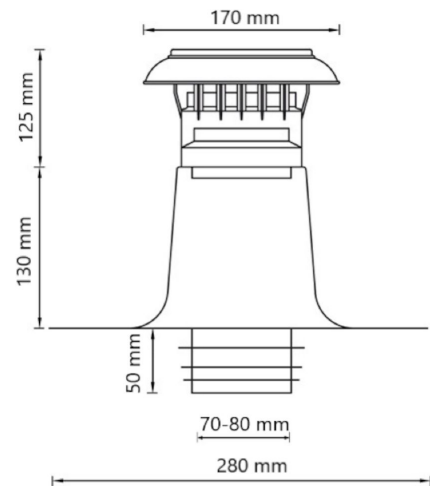

General information

Vent-Alu 3000 Ventilation Double wall with PP Cap 70-80 and PVC coating

Specifications

Article Number	420474107
Product category	Roof vent
Material hood	PP, UV resistant
Roof flashing material	Aluminium with PVC
Material isolation	EPS
Colour	Black
Weight (kg)	0,44
Type	Double Walled

Dimensions

Application	Air
Roof slope (°)	-
Connection diameter	70-80
Dimensions (l x w x h mm)	280 x 280 x 305

Technical Specifications

Maximum air flow	83
Maximum air speed	6
Other specifications	-

Certifications