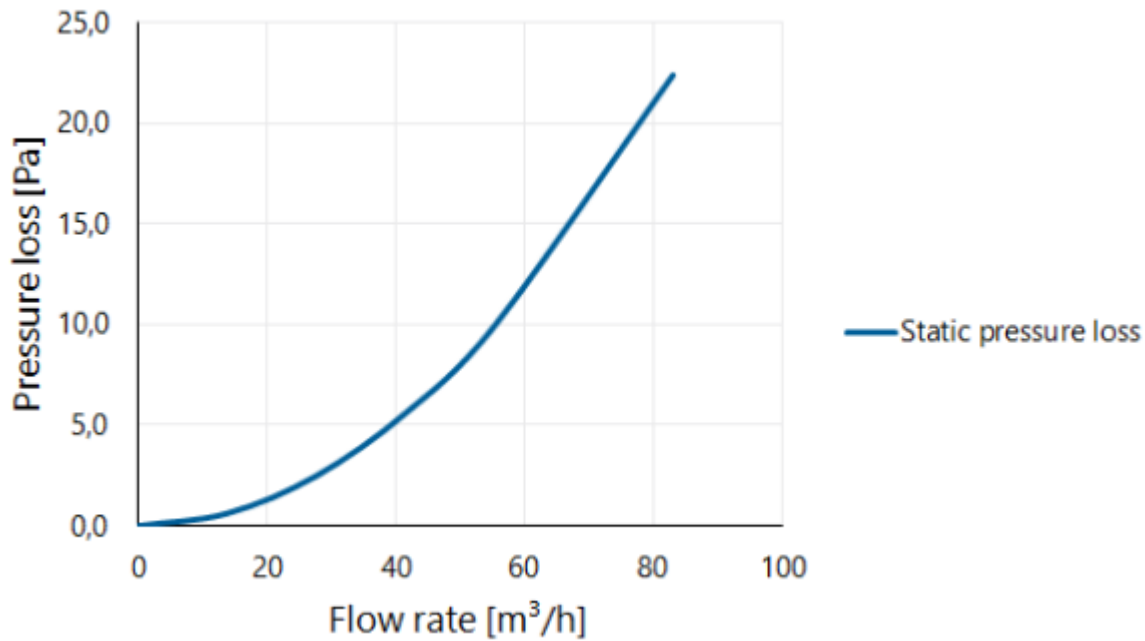

Dimensions

Application	Air
Roof slope (°)	-
Connection diameter	70-80
Dimensions (l x w x h mm)	280 x 280 x 305

Technical Specifications

Maximum air flow	83
Maximum air speed	6
Other specifications	-

Certifications

Documents	-
-----------	---

Differential pressure as a function of the volume flow measured according to NEN-EN 13141-5

Pressure loss

Differential pressure as a function of the speed and volume flow measured according to NEN-EN 13141-5

Flow velocity pressure table

Flow rate			Static pressure loss [Pa]
[m/s]	[m³/h]	[l/s]	
0	0	0	0,0
1	14	4	0,6
2	28	8	2,5
3	42	12	5,6
4	55	15	10,0
6	83	23	22,4