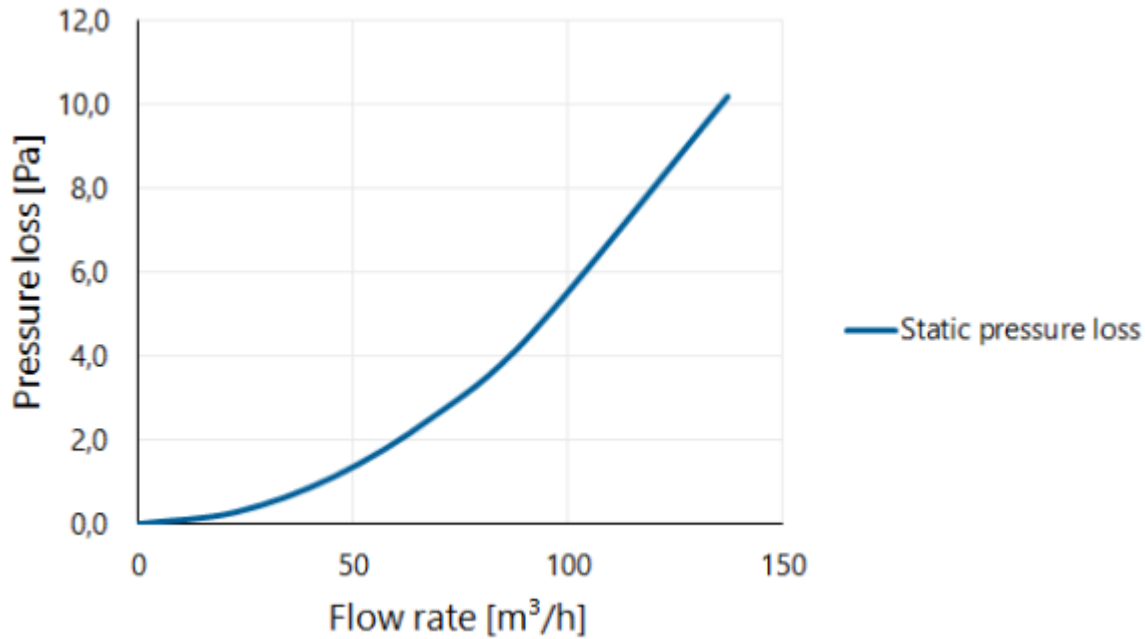

Dimensions

Application	Air
Roof slope (°)	-
Connection diameter	90-100
Dimensions (l x w x h mm)	310 x 310 x 310

Technical Specifications

Maximum air flow	137
Maximum air speed	6
Other specifications	-

Certifications

Documents	-
-----------	---

Differential pressure as a function of the volume flow measured according to NEN-EN 13141-5

Pressure loss

Differential pressure as a function of the speed and volume flow measured according to NEN-EN 13141-5