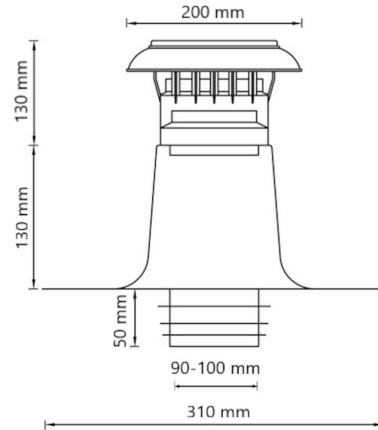

General information

Vent-Alu 3000 Ventilation Double wall with PP Cap 90-100

Specifications

Article Number	420454109
Product category	Roof vent
Material hood	PP, UV resistant
Roof flashing material	Aluminum
Material isolation	EPS
Colour	Black
Weight (kg)	0,57
Type	Double Walled

Dimensions

Application	Air
Roof slope (°)	-
Connection diameter	90-100
Dimensions (l x w x h mm)	310 x 310 x 310

Technical Specifications

Maximum air flow	137
Maximum air speed	6
Other specifications	-

Certifications