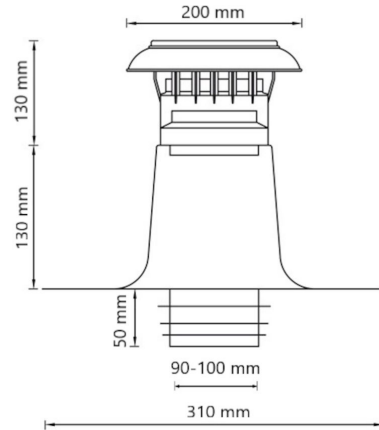

General information

Vent-Alu 3000 Ventilation Double wall with PP Cap 90-100 and PVC coating

Specifications

Article Number	420474109
Product category	Roof vent
Material hood	PP, UV resistant
Roof flashing material	Aluminium with PVC
Material isolation	EPS
Colour	Black
Weight (kg)	0,57
Type	Double Walled

Dimensions

Application	Air
Roof slope (°)	-
Connection diameter	90-100
Dimensions (l x w x h mm)	310 x 310 x 310

Technical Specifications

Maximum air flow	137
Maximum air speed	6
Other specifications	-

Certifications