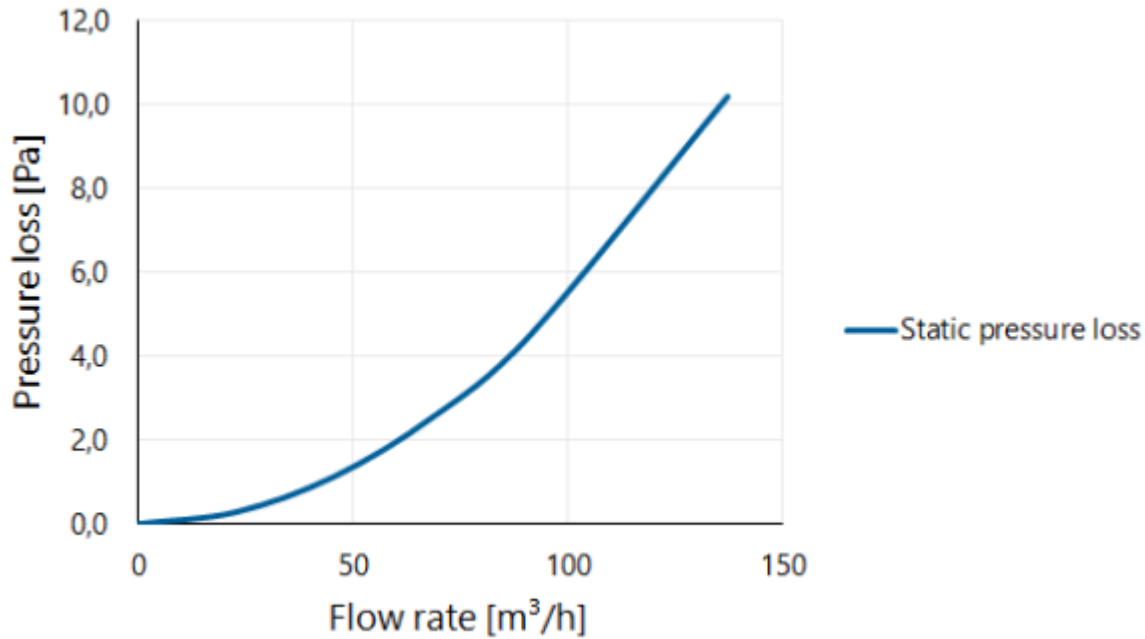

## Technical Specifications

Maximum air flow	137
Maximum air speed	6
Other specifications	-

## Differential pressure as a function of the volume flow measured according to NEN-EN 13141-5

Pressure loss