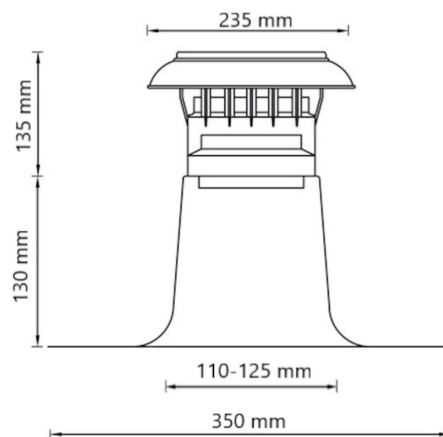

## Specifications

Article Number	420474011
Product category	Roof vent
Material hood	PP, UV resistant
Roof flashing material	Aluminium with PVC
Material isolation	-
Colour	Black
Weight (kg)	0,37
Type	Single Walled

## Dimensions

Application	Air
Roof slope (°)	-
Connection diameter	110-125
Dimensions (l x w x h mm)	350 x 350 x 265