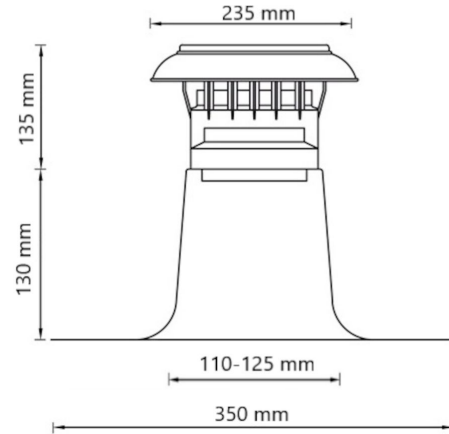

General information

Vent-Alu 3000 Ventilation Single wall with PP Cap 110-125

Specifications

Article Number	420454011
Product category	Roof vent
Material hood	PP, UV resistant
Roof flashing material	Aluminum
Material isolation	-
Colour	Black
Weight (kg)	0,45
Type	Single Walled

Dimensions

Application	Air
Roof slope (°)	-
Connection diameter	110-125
Dimensions (l x w x h mm)	350 x 350 x 265

Technical Specifications

Maximum air flow	205
Maximum air speed	6
Other specifications	-

Certifications