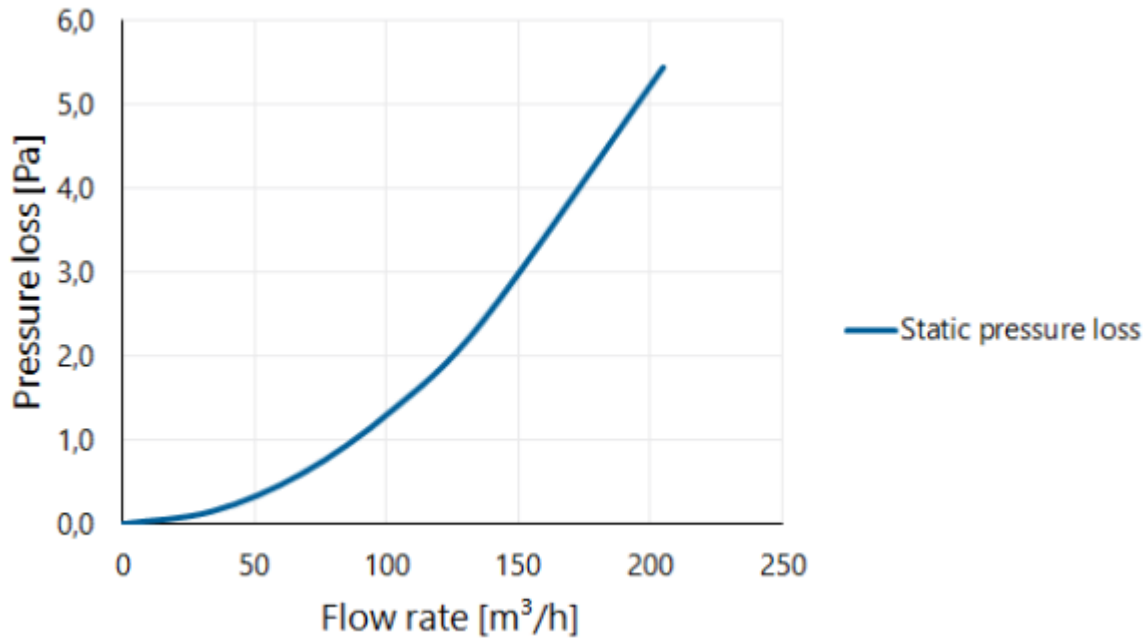

Dimensions

Application	Air
Roof slope (°)	-
Connection diameter	110-125
Dimensions (l x w x h mm)	350 x 350 x 265

Technical Specifications

Maximum air flow	205
Maximum air speed	6
Other specifications	-

Certifications

Documents	-
-----------	---

Differential pressure as a function of the volume flow measured according to NEN-EN 13141-5

Pressure loss

Differential pressure as a function of the speed and volume flow measured according to NEN-EN 13141-5

Flow velocity pressure table

Flow rate			Static pressure loss [Pa]
[m/s]	[m³/h]	[l/s]	
0	0	0	0,0
1	34	10	0,2
2	68	19	0,6
3	103	29	1,4
4	137	38	2,4
6	205	57	5,4