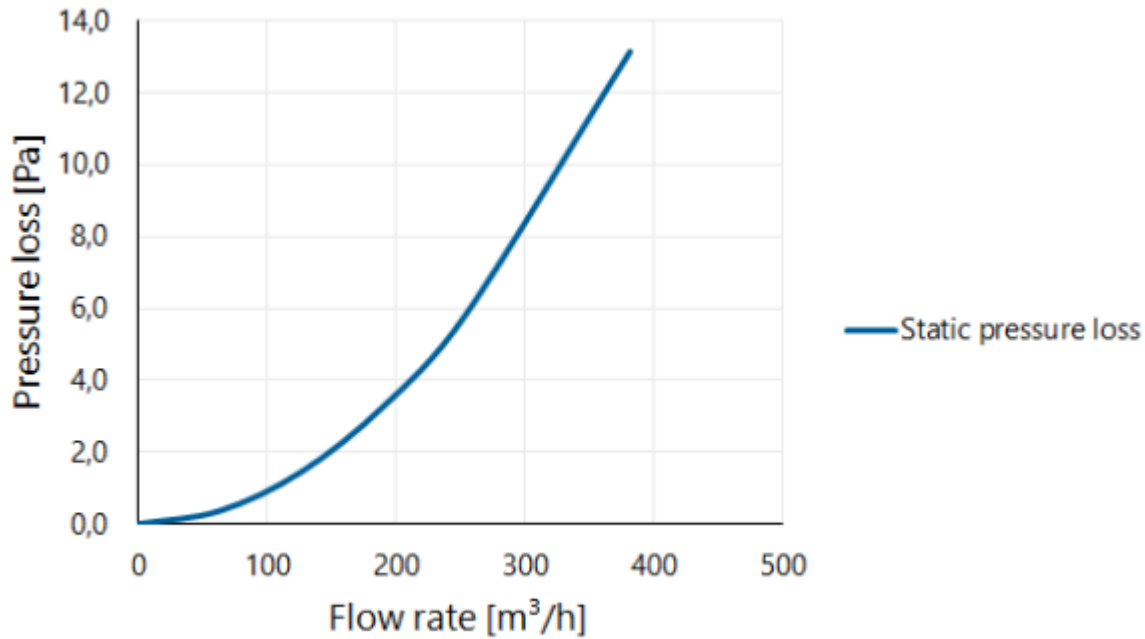

## Technical Specifications

Maximum air flow	382
Maximum air speed	6
Other specifications	-

## Differential pressure as a function of the volume flow measured according to NEN-EN 13141-5

Pressure loss