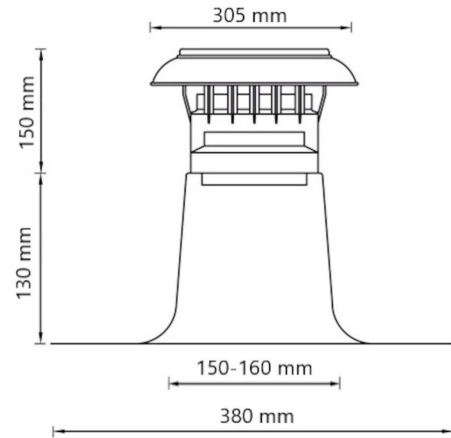

## Specifications

Article Number	420474015
Product category	Roof vent
Material hood	PP, UV resistant
Roof flashing material	Aluminium with PVC
Material isolation	-
Colour	Black
Weight (kg)	0,6
Type	Single Walled

## Dimensions

Application	Air
Roof slope (°)	-
Connection diameter	150-160
Dimensions (l x w x h mm)	380 x 380 x 280