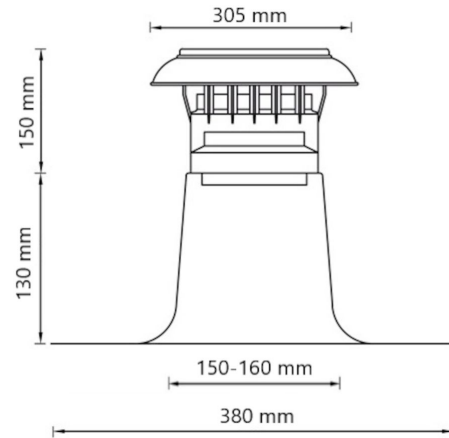

## Specifications

Article Number	420454015
Product category	Roof vent
Material hood	PP, UV resistant
Roof flashing material	Aluminum
Material isolation	-
Colour	Black
Weight (kg)	0,6
Type	Single Walled

## Dimensions

Application	Air
Roof slope (°)	-
Connection diameter	150-160
Dimensions (l x w x h mm)	380 x 380 x 280