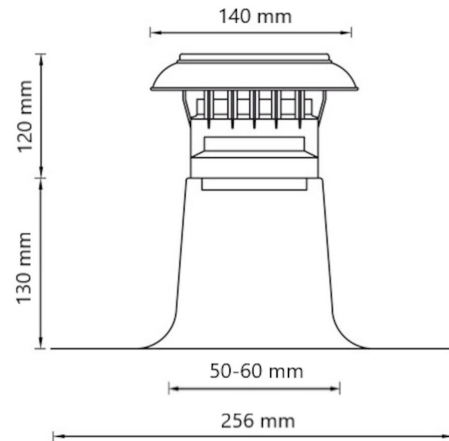

## Specifications

Article Number	420474005
Product category	Roof vent
Material hood	PP, UV resistant
Roof flashing material	Aluminium with PVC
Material isolation	-
Colour	Black
Weight (kg)	0,23
Type	Single Walled

## Dimensions

Application	Air
Roof slope (°)	-
Connection diameter	50-60
Dimensions (l x w x h mm)	256 x 256 x 250