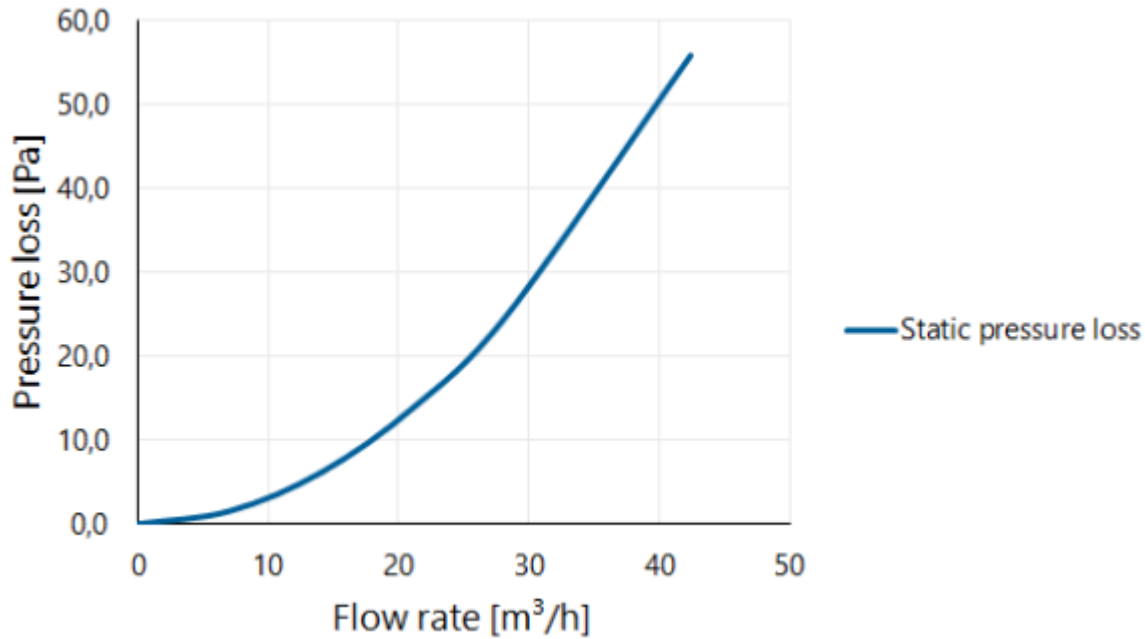

Differential pressure as a function of the volume flow measured according to NEN-EN 13141-5

Pressure loss

Differential pressure as a function of the speed and volume flow measured according to NEN-EN 13141-5

Flow velocity pressure table

Flow rate			Static pressure loss [Pa]
[m/s]	[m³/h]	[l/s]	
0	0	0	0,0
1	7	2	1,6
2	14	4	6,2
3	21	6	14,0
4	28	8	24,9
6	42	12	56,0