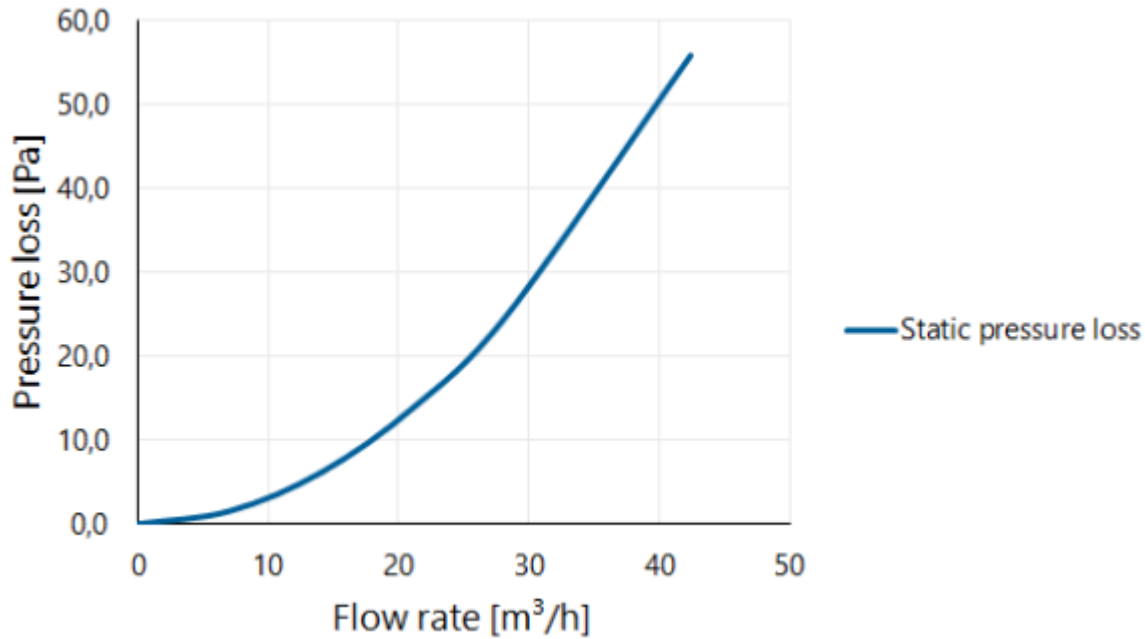

Dimensions

Application	Air
Roof slope (°)	-
Connection diameter	50-60
Dimensions (l x w x h mm)	256 x 256 x 250

Technical Specifications

Maximum air flow	42
Maximum air speed	6
Other specifications	-

Certifications

Documents	-
-----------	---

Differential pressure as a function of the volume flow measured according to NEN-EN 13141-5

Pressure loss

Differential pressure as a function of the speed and volume flow measured according to NEN-EN 13141-5