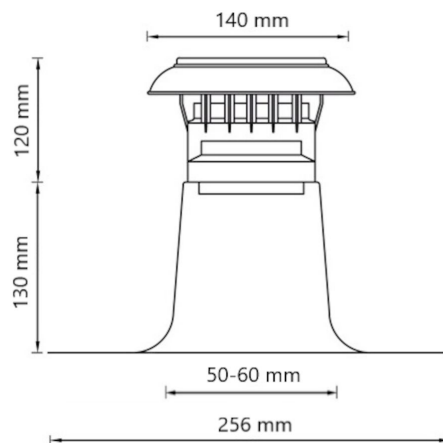

General information

Vent-Alu 3000 Ventilation Single wall with PP Cap 50-60

Specifications

Article Number	420454005
Product category	Roof vent
Material hood	PP, UV resistant
Roof flashing material	Aluminum
Material isolation	-
Colour	Black
Weight (kg)	0,23
Type	Single Walled

Dimensions

Application	Air
Roof slope (°)	-
Connection diameter	50-60
Dimensions (l x w x h mm)	256 x 256 x 250

Technical Specifications

Maximum air flow	42
Maximum air speed	6
Other specifications	-

Certifications