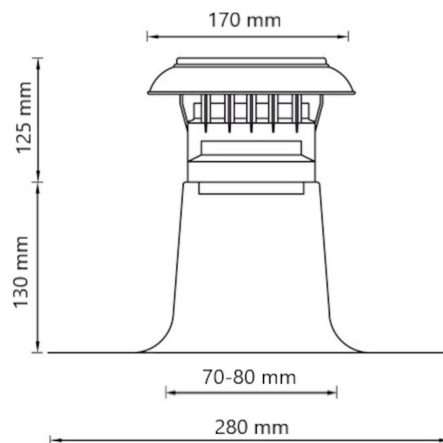

## Specifications

Article Number	420474007
Product category	Roof vent
Material hood	PP, UV resistant
Roof flashing material	Aluminium with PVC
Material isolation	-
Colour	Black
Weight (kg)	0,3
Type	Single Walled

## Dimensions

Application	Air
Roof slope (°)	-
Connection diameter	70-80
Dimensions (l x w x h mm)	280 x 280 x 255