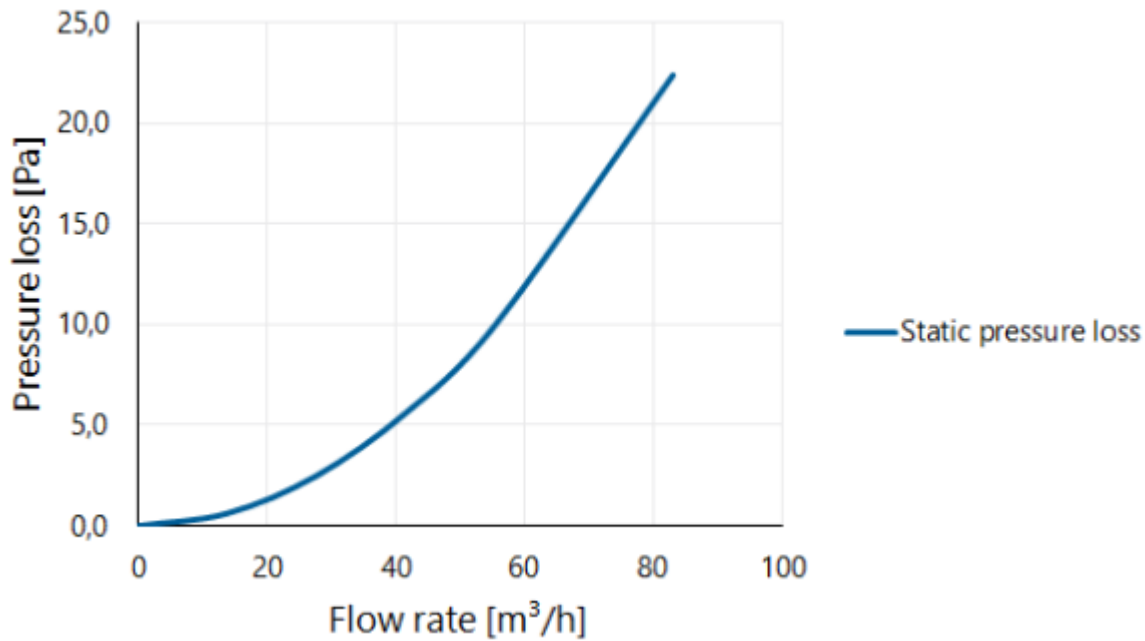

## Technical Specifications

Maximum air flow	83
Maximum air speed	6
Other specifications	-

## Differential pressure as a function of the volume flow measured according to NEN-EN 13141-5

Pressure loss