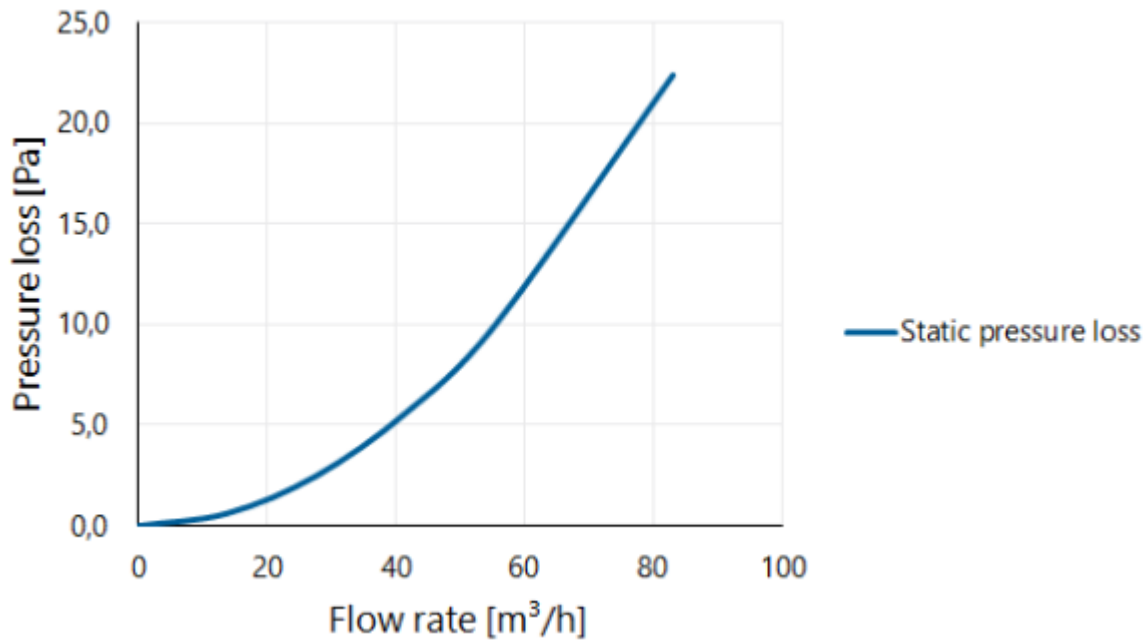

Dimensions

Application	Air
Roof slope (°)	-
Connection diameter	70-80
Dimensions (l x w x h mm)	280 x 280 x 255

Technical Specifications

Maximum air flow	83
Maximum air speed	6
Other specifications	-

Certifications

Documents	-
-----------	---

Differential pressure as a function of the volume flow measured according to NEN-EN 13141-5

Pressure loss

Differential pressure as a function of the speed and volume flow measured according to NEN-EN 13141-5

Flow velocity pressure table

Flow rate			Static pressure loss [Pa]
[m/s]	[m³/h]	[l/s]	
0	0	0	0,0
1	14	4	0,6
2	28	8	2,5
3	42	12	5,6
4	55	15	10,0
6	83	23	22,4