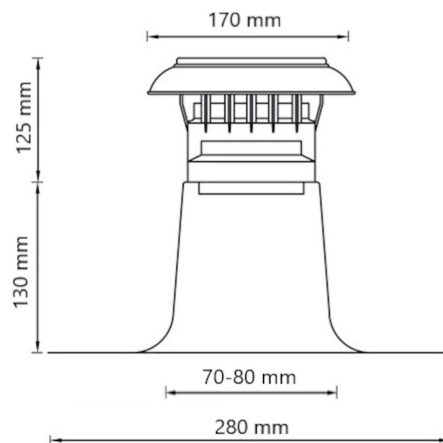

General information

Vent-Alu 3000 Ventilation Single wall with PP Cap 70-80

Specifications

Article Number	420454007
Product category	Roof vent
Material hood	PP, UV resistant
Roof flashing material	Aluminum
Material isolation	-
Colour	Black
Weight (kg)	0,3
Type	Single Walled

Dimensions

Application	Air
Roof slope (°)	-
Connection diameter	70-80
Dimensions (l x w x h mm)	280 x 280 x 255

Technical Specifications

Maximum air flow	83
Maximum air speed	6
Other specifications	-

Certifications