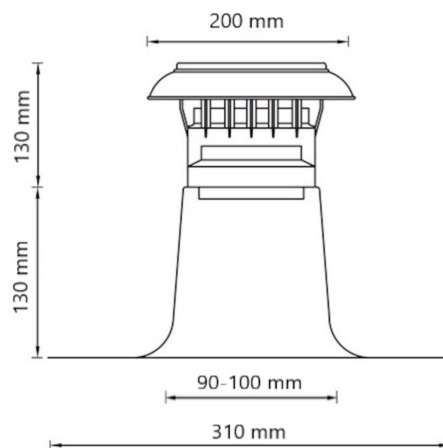

## Specifications

Article Number	420474009
Product category	Roof vent
Material hood	PP, UV resistant
Roof flashing material	Aluminium with PVC
Material isolation	-
Colour	Black
Weight (kg)	0,45
Type	Single Walled

## Dimensions

Application	Air
Roof slope (°)	-
Connection diameter	90-100
Dimensions (l x w x h mm)	310 x 310 x 260