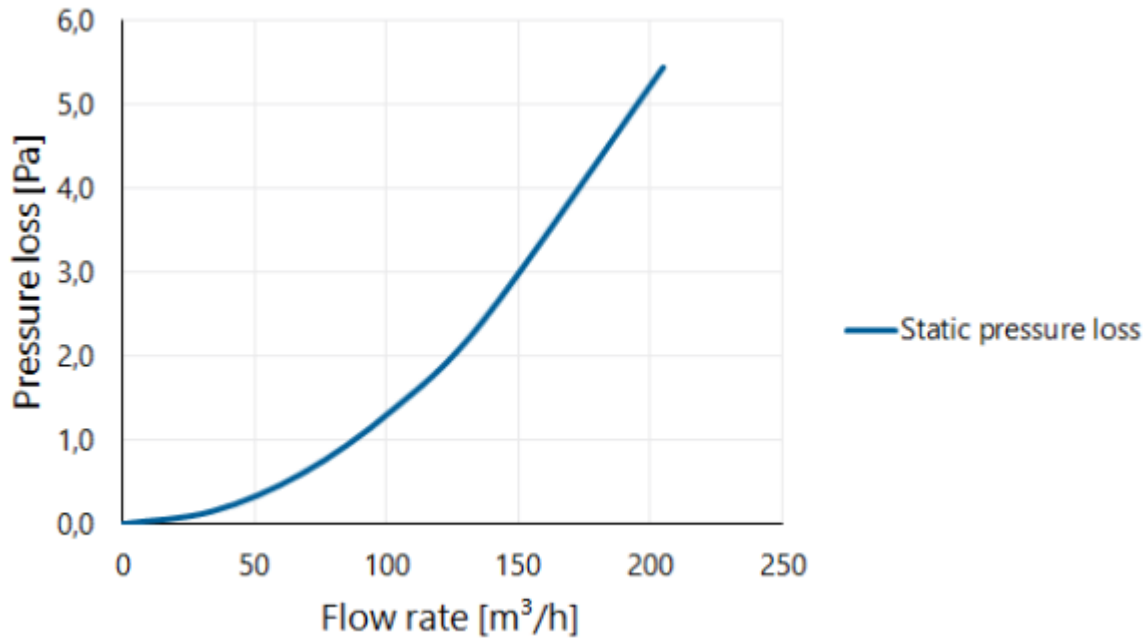

## Technical Specifications

Maximum air flow	205
Maximum air speed	6
Other specifications	-

## Differential pressure as a function of the volume flow measured according to NEN-EN 13141-5

Pressure loss