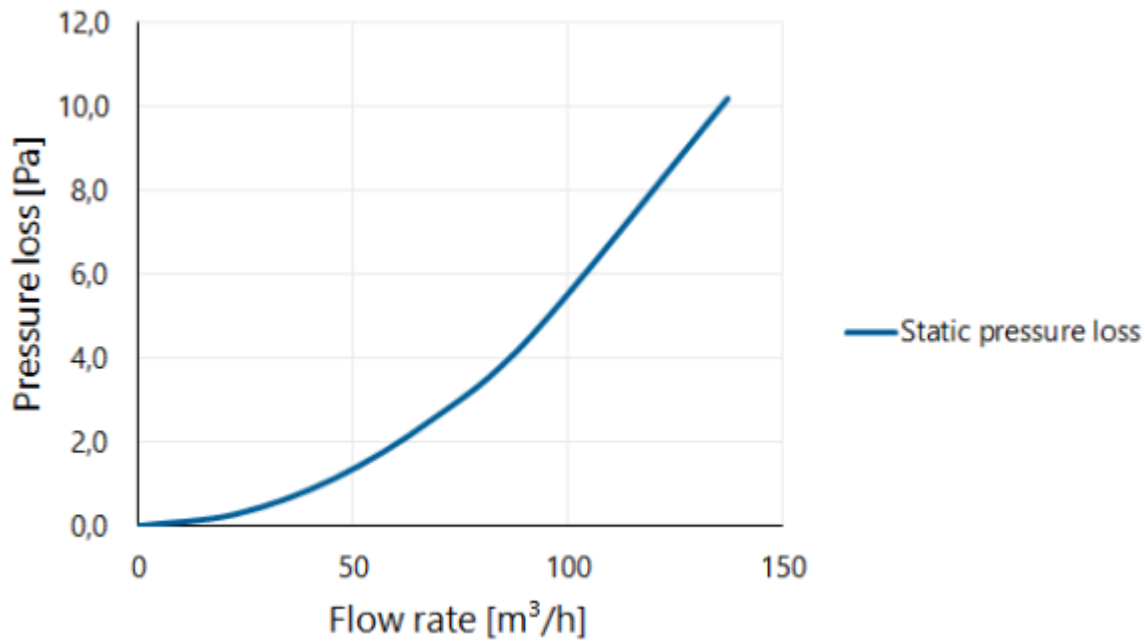

Dimensions

Application	Air
Roof slope (°)	-
Connection diameter	90-100
Dimensions (l x w x h mm)	310 x 310 x 260

Technical Specifications

Maximum air flow	137
Maximum air speed	6
Other specifications	-

Certifications

Documents	-
-----------	---

Differential pressure as a function of the volume flow measured according to NEN-EN 13141-5

Pressure loss

Differential pressure as a function of the speed and volume flow measured according to NEN-EN 13141-5