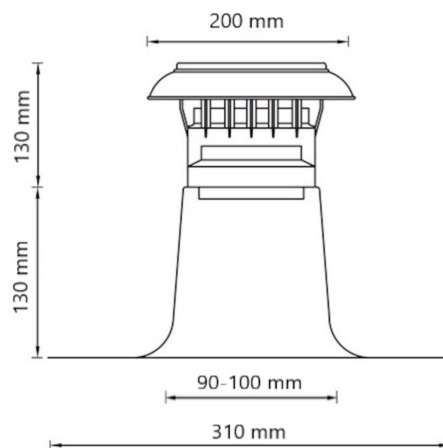

General information

Vent-Alu 3000 Ventilation Single wall with PP Cap 90-100

Specifications

Article Number	420454009
Product category	Roof vent
Material hood	PP, UV resistant
Roof flashing material	Aluminum
Material isolation	-
Colour	Black
Weight (kg)	0,37
Type	Single Walled

Dimensions

Application	Air
Roof slope (°)	-
Connection diameter	90-100
Dimensions (l x w x h mm)	310 x 310 x 260

Technical Specifications

Maximum air flow	137
Maximum air speed	6
Other specifications	-

Certifications