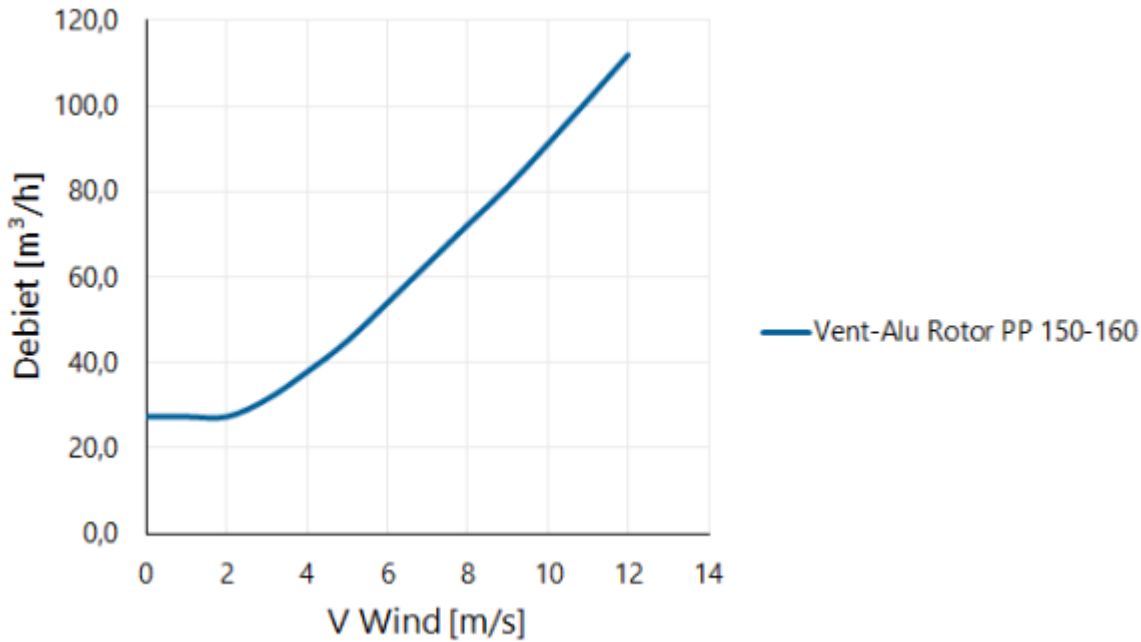

General information

Vent-Alu Rotor PP 150-160

Specifications

Article Number	420458415
Product category	Fan
Material hood	PP, UV resistant
Roof flashing material	None
Material isolation	-
Colour	Black
Weight (kg)	0,97
Type	-

Dimensions

Application	Air
Roof slope (°)	-
Connection diameter	150-160
Dimensions (l x w x h mm)	225 x 225 x 260

Technical Specifications

Maximum air flow	112
Maximum air speed	12
Other specifications	-

Certifications

Documents	-
-----------	---

Volume flow as a function of wind speed + thermal draft ΔT 30°C

Volume flow as a function of wind speed + thermal draft ΔT 30°C

Flow rate [m³/h]

V Wind [m/s]	Vent-Alu Rotor PP 150-160
0	27,5
1	27,5
2	27,5
3	31,6
4	38,0
5	45,2
6	54,1
7	63,2
8	72,3
9	81,2
10	91,2
11	101,5
12	112,0