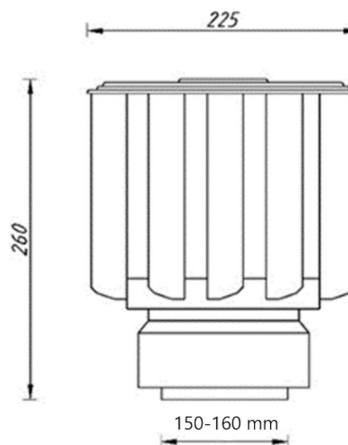

General information

Vent-Alu Rotor PP 150-160

Specifications

Article Number	420458415
Product category	Fan
Material hood	PP, UV resistant
Roof flashing material	None
Material isolation	-
Colour	Black
Weight (kg)	0,97
Type	-

Dimensions

Application	Air
Roof slope (°)	-
Connection diameter	150-160
Dimensions (l x w x h mm)	225 x 225 x 260

Technical Specifications

Maximum air flow	112
Maximum air speed	12
Other specifications	-

Certifications

Documents	-
-----------	---

Volume flow as a function of wind speed + thermal draft ΔT 30°C

Volume flow as a function of wind speed + thermal draft ΔT 30°C

Flow rate [m³/h]

V Wind [m/s]	Vent-Alu Rotor PP 150-160
0	27,5
1	27,5
2	27,5
3	31,6
4	38,0
5	45,2
6	54,1
7	63,2
8	72,3
9	81,2
10	91,2
11	101,5
12	112,0