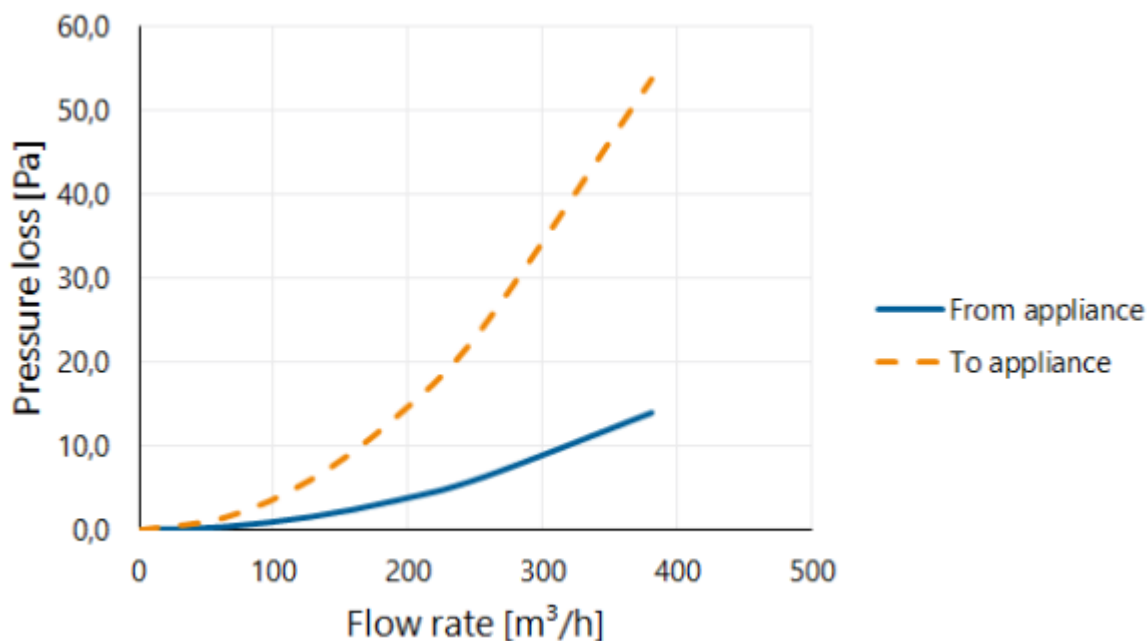

Application Insights

Intended use	Ventilation
Supply / Extract	Supply/Extract
Temperature range (°C)	-25 / +80

Technical Specifications

Resistant to ice/rain	Yes
Maximum air flow (m ³ /h)	375
ζ extract	0,65
ζ supply	2,48
λ Thermal conductivity (W/(m·K))	-
R-value (m ² K/W)	0
Other specifications	-

Graph

Pressure loss

Table

Flow velocity pressure table

Flow rate			Static pressure loss	
[m/s]	[m³/h]	[l/s]	From appliance [Pa]	To appliance [Pa]
0	0	0	0,0	0,0
1	64	18	0,4	1,5
2	127	35	1,6	6,0
3	191	53	3,5	13,4
4	254	71	6,2	23,8
6	382	106	14,0	53,7