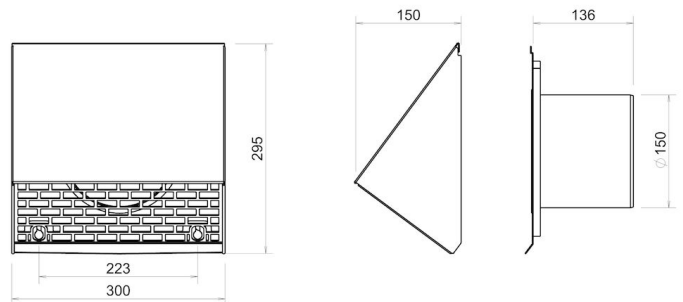

General information

Wall terminal Ventilation 150 Terra

Specifications

Article number	400452722
Product category	Ventilation terminals
Material	Aluminium
Colour	RAL-8023
Weight (kg)	0,95

Dimensions

Diameter inside (mm)	145
Diameter outside (mm)	150
Dimensions (l x w x h mm)	286 x 300 x 295

Application Insights

Intended use	Ventilation
Supply / Extract	Supply/Extract
Temperature range (°C)	-25 / +80

Technical Specifications

Resistant to ice/rain	Yes
Maximum air flow (m ³ /h)	375
ζ extract	0,65
ζ supply	2,48
λ Thermal conductivity (W/(m·K))	-
R-value (m ² K/W)	0
Other specifications	-