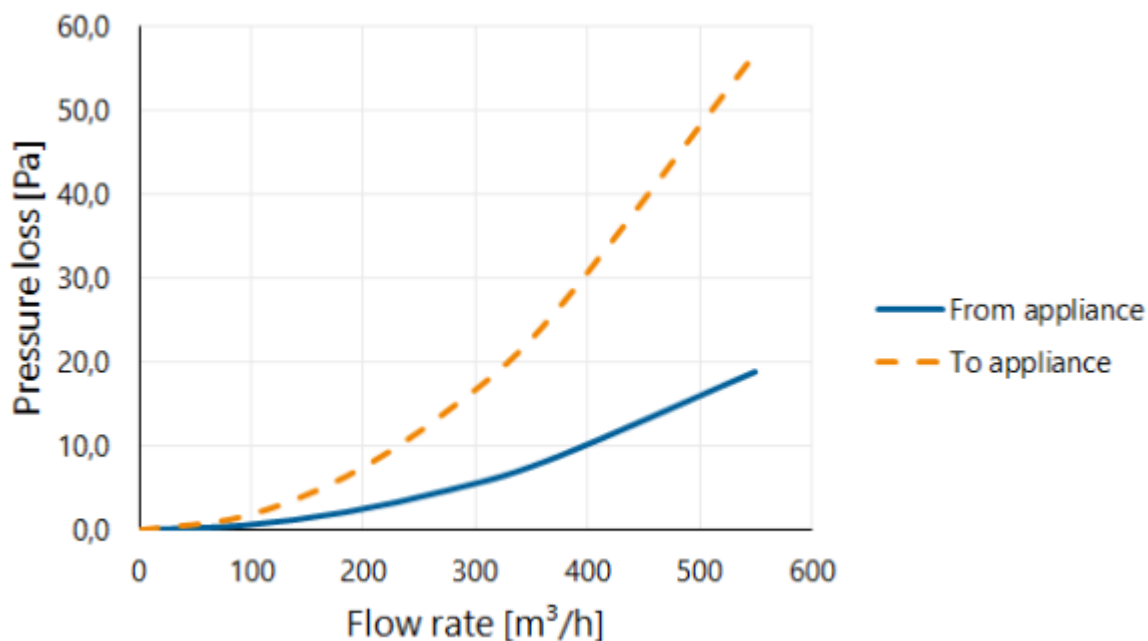

Graph

Pressure loss

Table

Flow velocity pressure table

Flow rate			Static pressure loss	
[m/s]	[m³/h]	[l/s]	From appliance [Pa]	To appliance [Pa]
0	0	0	0,0	0,0
1	92	25	0,5	1,6
2	183	51	2,1	6,3
3	275	76	4,7	14,2
4	366	102	8,4	25,3
6	550	153	18,8	56,9