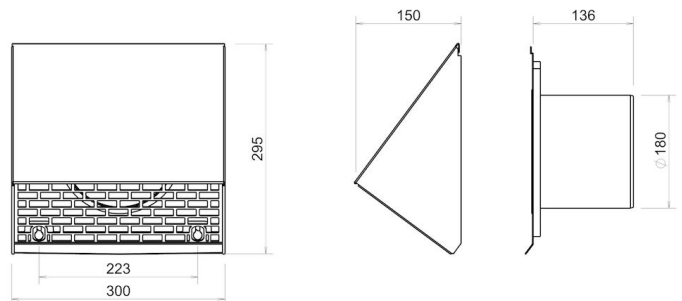

## Specifications

Article number	400452723
Product category	Ventilation terminals
Material	Aluminium
Colour	RAL-8023
Weight (kg)	1,15

## Dimensions

Diameter inside (mm)	175
Diameter outside (mm)	180
Dimensions (l x w x h mm)	286 x 300 x 295