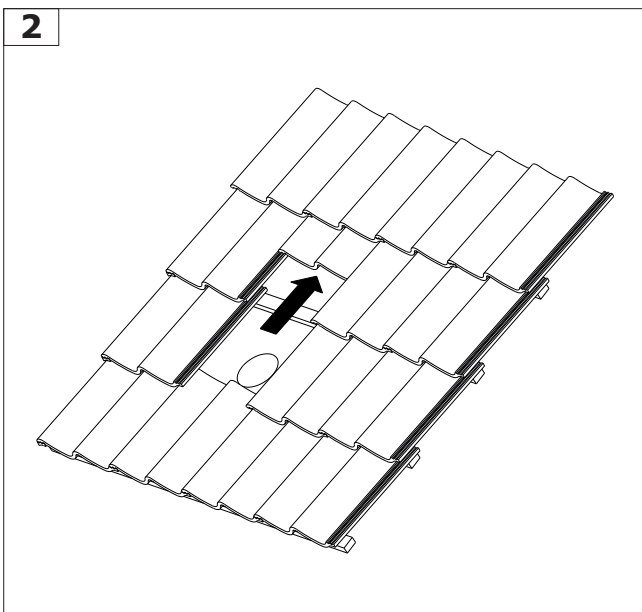

# PITCHED ROOF FLASHING FX EASY

The new lead

MAKING  
SYSTEMS  
WORK

M&G Group®

MAKING  
SYSTEMS  
WORK

MAKING CLIMATE SYSTEMS WORK TOGETHER

202003 / 45.000.33.05