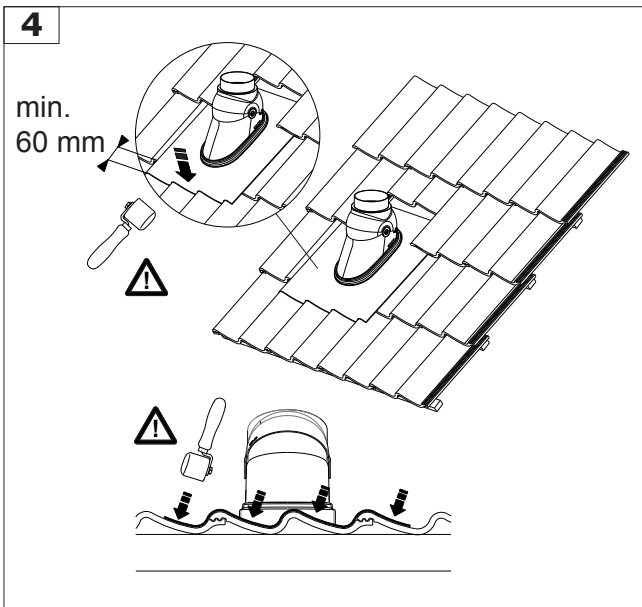

# PITCHED ROOF FLASHING FX EASY

The new lead

MAKING  
SYSTEMS  
WORK

M&G Group®

MAKING  
SYSTEMS  
WORK

MAKING CLIMATE SYSTEMS WORK TOGETHER

202003 / 45.000.33.05