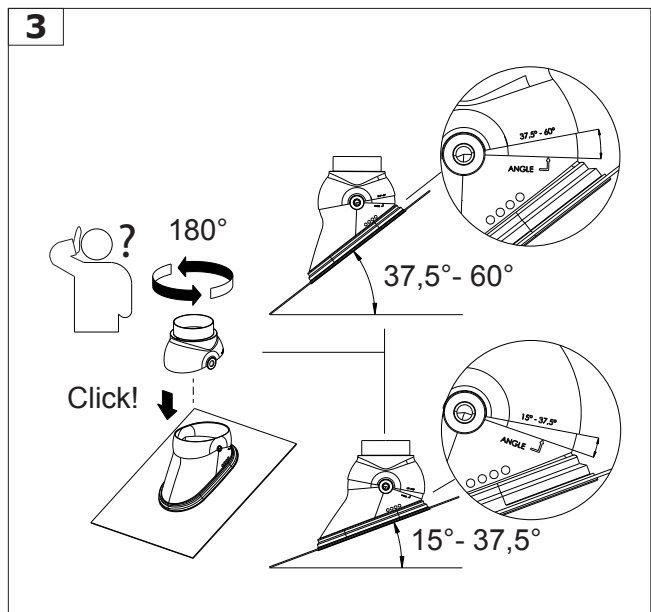

# PITCHED ROOF FLASHING FX EASY

The new lead

MAKING  
SYSTEMS  
WORK

M&G Group®

MAKING  
SYSTEMS  
WORK

MAKING CLIMATE SYSTEMS WORK TOGETHER

202003 / 45.000.33.05