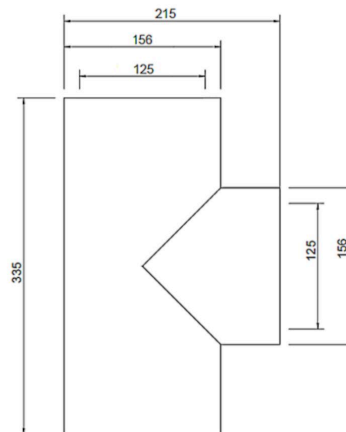

General information

EasyAir T-Piece EPS 125

Specifications

Article number	400480546
Product category	Tee
Material	EPS
Colour	Gray
Wall Thickness (mm)	15,5
Weight (kg)	0,12

Dimensions

Diameter inside (mm)	125
Diameter outside (mm)	156
Dimensions (l x w x h mm)	335 x 215 x 156

Application Insights

Intended use	Ventilation
Supply / Extract	Supply/Extract
Temperature range (°C)	-25 / +80

Technical Specifications

Maximum air flow (m ³ /h)	275
ζ extract	-
ζ supply	-
Air Tightness Class	2
λ Thermal conductivity (W/(m·K))	0,03
R-value (m ² K/W)	0,51
Fire rating	E (Conform EN 13501-1)
Other specifications	-