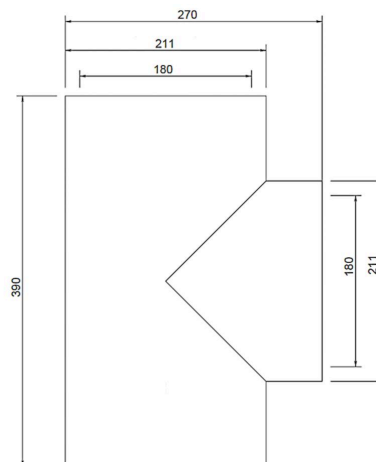

General information

EasyAir T-Piece EPS 180

Specifications

Article number	400480548
Product category	Tee
Material	EPS
Colour	Gray
Wall Thickness (mm)	15,5
Weight (kg)	0,2

Dimensions

Diameter inside (mm)	180
Diameter outside (mm)	211
Dimensions (l x w x h mm)	390 x 270 x 211

Application Insights

Intended use	Ventilation
Supply / Extract	Supply/Extract
Temperature range (°C)	-25 / +80

Technical Specifications

Maximum air flow (m ³ /h)	550
ζ extract	-
ζ supply	-
Air Tightness Class	2
λ Thermal conductivity (W/(m·K))	0,03
R-value (m ² K/W)	0,51
Fire rating	E (Conform EN 13501-1)
Other specifications	-